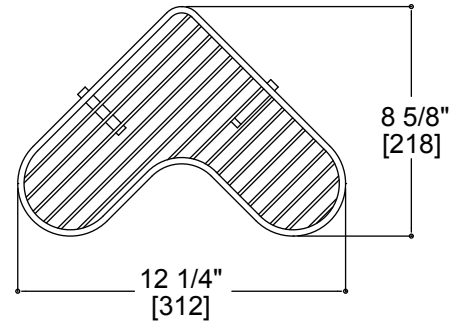

Note: Dimensions and specifications are subject to change without notice.