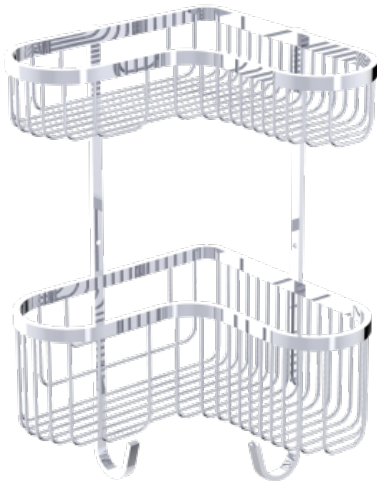

BATH & SHOWER BASKETS

Single Wire Basket

Item # 828013

FEATURES

- Modern styling
- Durable finishes
- Concealed installation

WARRANTY

- Lifetime limited (Residential use)
- One Year (Commercial use)

FINISHES STOCKED IN