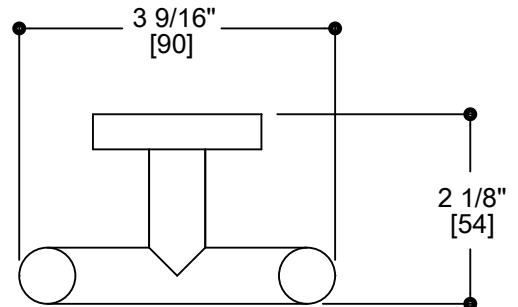

373 COLLECTION

Double Robe Hook

Model 373132

FEATURES

- Modern styling
- Durable finishes
- Consealed installation

WARRANTY

- Lifetime limited (Residential use)
- One Year (Commercial use)

FINISHES

Polished Chrome (99)	Brushed Chrome (85)
Polished Nickel (68)	Brushed Nickel (81)
Antique Nickel (91)	Polished Gold (12)
Brushed Gold (22)	Matt Black (48)
Brushed Copper (65)	Antique Copper (55)
Polished Brass (72)	Antique Brass (69)
Antique Black (45)	Flash Black (40)
Oil Rubbed Bronze (21)	

MOUNTING HARDWARE

- Mounting kit included

Note: Dimensions and specifications are subject to change without notice.