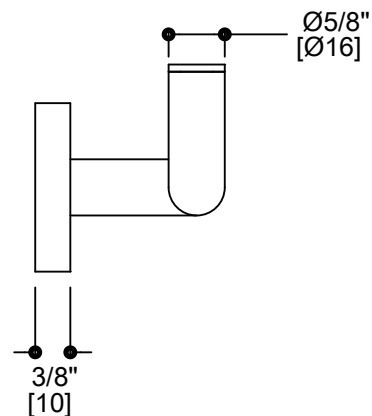

373 COLLECTION

Double Robe Hook

Model 373132

FEATURES

- Modern styling
- Durable finishes
- Consealed installation

WARRANTY

- Lifetime limited (Residential use)
- One Year (Commercial use)

FINISHES

Polished Chrome (99)	Brushed Chrome (85)
Polished Nickel (68)	Brushed Nickel (81)
Antique Nickel (91)	Polished Gold (12)
Brushed Gold (22)	Matt Black (48)
Brushed Copper (65)	Antique Copper (55)
Polished Brass (72)	Antique Brass (69)
Antique Black (45)	Flash Black (40)
Oil Rubbed Bronze (21)	

MOUNTING HARDWARE

- Mounting kit included

Note: Dimensions and specifications are subject to change without notice.