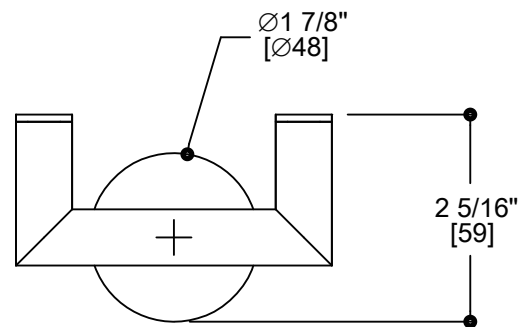

373 COLLECTION

Double Robe Hook

Model 373132

FEATURES

- Modern styling
- Durable finishes
- Consealed installation

WARRANTY

- Lifetime limited (Residential use)
- One Year (Commercial use)

FINISHES

Polished Chrome (99)	Brushed Chrome (85)
Polished Nickel (68)	Brushed Nickel (81)
Antique Nickel (91)	Polished Gold (12)
Brushed Gold (22)	Matt Black (48)
Brushed Copper (65)	Antique Copper (55)
Polished Brass (72)	Antique Brass (69)
Antique Black (45)	Flash Black (40)
Oil Rubbed Bronze (21)	

MOUNTING HARDWARE

- Mounting kit included

Note: Dimensions and specifications are subject to change without notice.