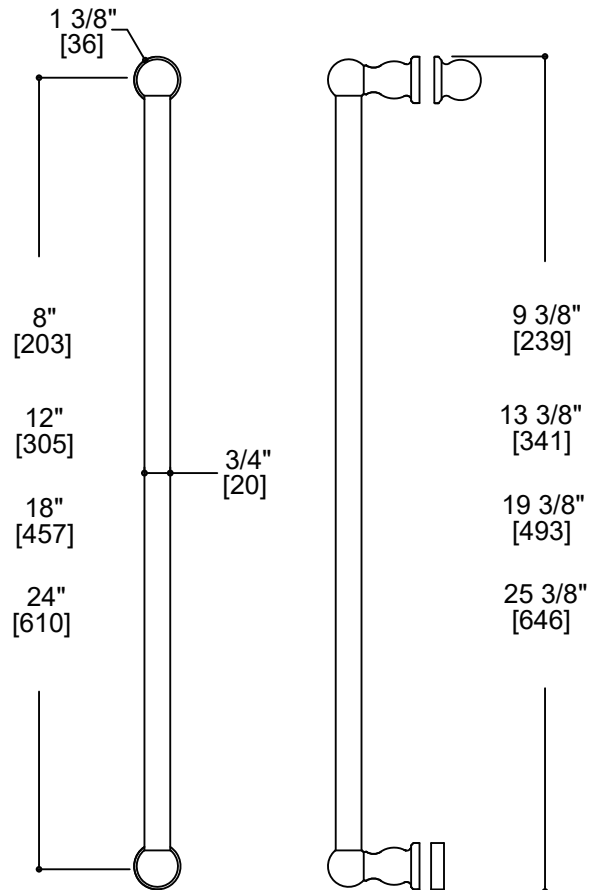

*Purchase Single Shower Door Handle
To Pair With: 3227508, 3227512,
3227518, 3227524

Side
Profile

*With
Knob
7503

FLORENCE COLLECTION SHOWER DOOR KNOB - KNOB ONLY 3227503

PRODUCT NAME: FLORENCE SHOWER DOOR
KNOB -KNOB ONLY

PRODUCT CODE: 3227503

MATERIAL: All-brass construction

STOCKED FINISHES: Polished Chrome (99)
Brushed Nickel (81)
Polished Nickel (68)

SPECIAL FINISHES AVAILABLE: 23 options available.
Please see our website for
full list of samples

WARRANTY:
Lifetime Limited (Residential Use)
One Year (Commercial Use)

GLASS INFO

Glass Hole Diameter : 3/8" / 10mm
Glass Hole C- C Distance 8": 8" / 203mm
Glass Hole C- C Distance 12": 12" / 305mm
Glass Hole C- C Distance 18": 18" / 457mm
Glass Hole C- C Distance 24" : 24" / 610mm
Glass Thickness : 10-12mm

*Can be used with extension kit for thicker doors.

NOTE: Dimensions and specifications are subject to change without notice.