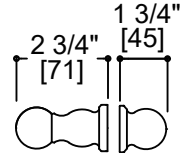

*Purchase Single Shower Door Handle
To Pair With: 3227508, 3227512,
3227518, 3227524

Side
Profile

*With
Knob
7503

FLORENCE COLLECTION SHOWER DOOR KNOB - KNOB ONLY 3227503

PRODUCT NAME: FLORENCE SHOWER DOOR
KNOB -KNOB ONLY

WARRANTY:
Lifetime Limited (Residential Use)
One Year (Commercial Use)

GLASS INFO

Glass Hole Diameter : 3/8" / 10mm
Glass Hole C- C Distance 8": 8" / 203mm
Glass Hole C- C Distance 12": 12" / 305mm
Glass Hole C- C Distance 18": 18" / 457mm
Glass Hole C- C Distance 24" : 24" / 610mm
Glass Thickness : 10-12mm

*Can be used with extension kit for thicker doors.

NOTE: Dimensions and specifications are subject to change without notice.