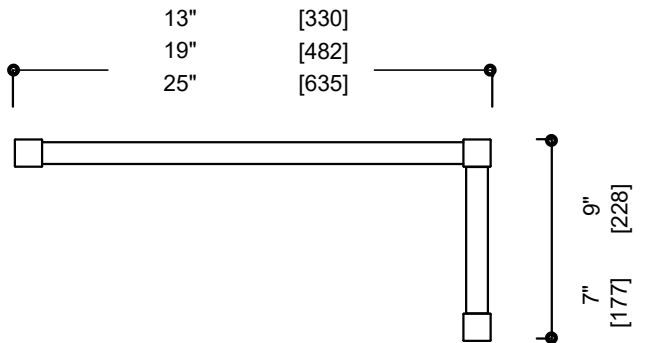

LISBON COLLECTION STRAIGHT & OFFSET SHOWER DOOR HANDLES

Size*	Product #	Description
6x18	27770618	6x18 combination SDH
6x24	27770624	6x24 combination SDH
8x18	27770818	8x18 combination SDH
8x24	27770824	8x24 combination SDH
12x18	27771218	12x18 combination SDH
12x24	27771224	12x24 combination SDH

*Additional sizing upon request

PRODUCT NAME: LISBON TOWEL BAR 9"/12"/18"/24"/30"

PRODUCT CODE:

MATERIAL: All-brass construction

STOCKED FINISHES: Polished Chrome (99)

SPECIAL FINISHES AVAILABLE: 23 options available. Please see our website for full list of samples

WARRANTY:
Lifetime Limited (Residential Use)
One Year (Commercial Use)

MAKE SURE THIS APPLIES TO OFFSET KITS

GLASS INFO

- Glass Hole Diameter : 3/8" / 10mm
- Glass Hole C - C Distance 6" : 6" / 152mm
- Glass Hole C - C Distance 8" : 8" / 203mm
- Glass Hole C - C Distance 12" : 12" / 305mm
- Glass Hole C - C Distance 18" : 18" / 457mm
- Glass Hole C - C Distance 24" : 24" / 610mm
- Glass Hole C - C Distance 30" : 30" / 762mm
- Glass Thickness : 10-12mm

*Can be used with extension kit for thicker doors.

NOTE: Dimensions and specifications are subject to change without notice.