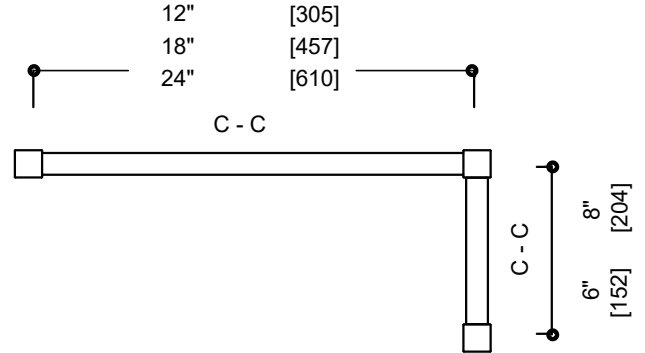

LISBON COLLECTION STRAIGHT & OFFSET SHOWER DOOR HANDLES

Size*	Product #	Description
6x18	27770618	6x18 combination SDH
6x24	27770624	6x24 combination SDH
8x18	27770818	8x18 combination SDH
8x24	27770824	8x24 combination SDH
12x18	27771218	12x18 combination SDH
12x24	27771224	12x24 combination SDH

*Additional sizing upon request

PRODUCT NAME: LISBON TOWEL BAR 9"/12"/18"/24"/30"

PRODUCT CODE:

MATERIAL: All-brass construction

STOCKED FINISHES: Polished Chrome (99)

SPECIAL FINISHES AVAILABLE: 23 options available. Please see our website for full list of samples

WARRANTY:
Lifetime Limited (Residential Use)
One Year (Commercial Use)

MAKE SURE THIS APPLIES TO OFFSET KITS

GLASS INFO

- Glass Hole Diameter : 3/8" / 10mm
- Glass Hole C - C Distance 6" : 6" / 152mm
- Glass Hole C - C Distance 8" : 8" / 203mm
- Glass Hole C - C Distance 12" : 12" / 305mm
- Glass Hole C - C Distance 18" : 18" / 457mm
- Glass Hole C - C Distance 24" : 24" / 610mm
- Glass Hole C - C Distance 30" : 30" / 762mm
- Glass Thickness : 10-12mm

*Can be used with extension kit for thicker doors.

NOTE: Dimensions and specifications are subject to change without notice.