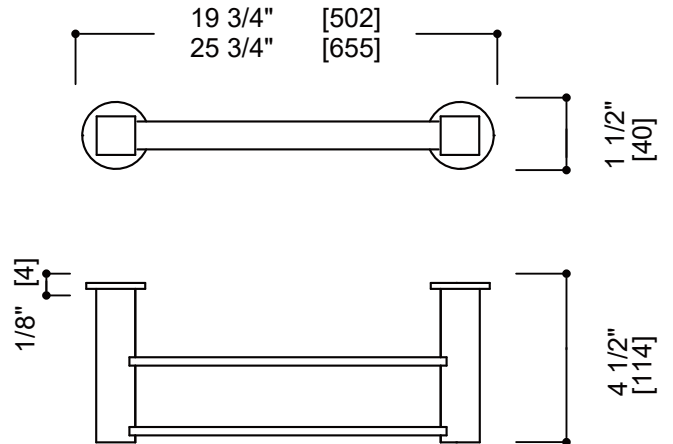

Includes Rosette : 40X4mm
Without Rosette

With Rosette

LISBON COLLECTION DOUBLE TOWEL BAR 18" / 24"

277182 / 277242

PRODUCT NAME: LISBON DOUBLE TOWEL BAR 18" / 24"

PRODUCT CODE: 277182 / 277242

MATERIAL: All-brass construction

NOTE: Dimensions and specifications are subject to change without notice.

LISBON COLLECTION

Large Square Rosette

277SQLG 45X12mm

Small Round Rosette

137RDSM 40X4mm

Large Round Rosette

137RDLG 48X10mm

NOTE: Dimensions and specifications are subject to change without notice.