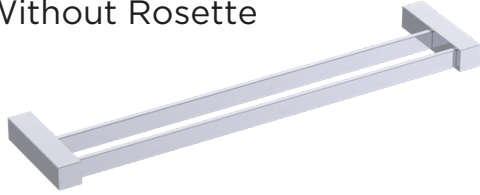

Includes Rosette : 40X4mm
Without Rosette

With Rosette

LISBON COLLECTION DOUBLE TOWEL BAR 18" / 24"

277182 / 277242

PRODUCT NAME: LISBON DOUBLE TOWEL BAR 18" / 24"

PRODUCT CODE: 277182 / 277242

MATERIAL: All-brass construction

NOTE: Dimensions and specifications are subject to change without notice.

LISBON COLLECTION

Large Square Rosette

277SQLG 45X12mm

Small Round Rosette

137RDSM 40X4mm

Large Round Rosette

137RDLG 48X10mm