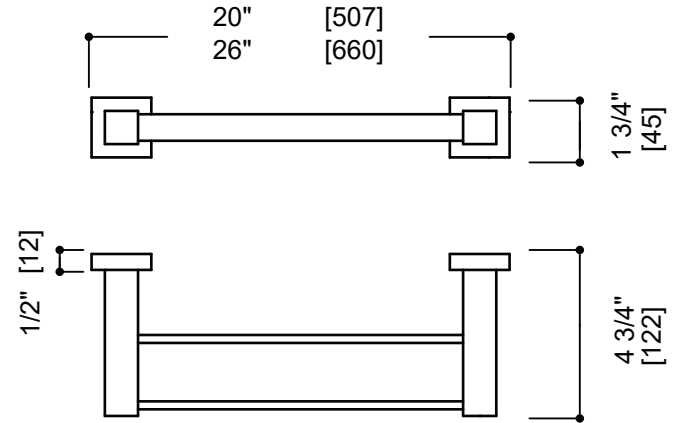

Includes Rosette : 40X4mm
Without Rosette

With Rosette

LISBON COLLECTION DOUBLE TOWEL BAR 18" / 24"

277182 / 277242

PRODUCT NAME: LISBON DOUBLE TOWEL BAR 18" / 24"

PRODUCT CODE: 277182 / 277242

MATERIAL: All-brass construction

NOTE: Dimensions and specifications are subject to change without notice.

LISBON COLLECTION

Large Square Rosette

277SQLG 45X12mm

Small Round Rosette

137RDSM 40X4mm

Large Round Rosette

137RDLG 48X10mm

NOTE: Dimensions and specifications are subject to change without notice.