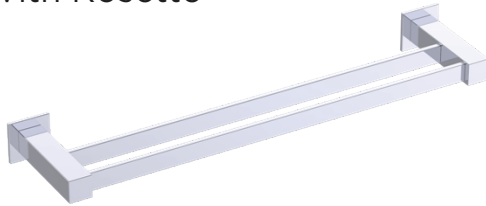

Includes Rosette : 40X4mm
Without Rosette

With Rosette

LISBON COLLECTION DOUBLE TOWEL BAR 18" / 24"

277182 / 277242

PRODUCT NAME: LISBON DOUBLE TOWEL BAR 18" / 24"

PRODUCT CODE: 277182 / 277242

MATERIAL: All-brass construction

NOTE: Dimensions and specifications are subject to change without notice.

LISBON COLLECTION

Large Square Rosette

277SQLG 45X12mm

Small Round Rosette

137RDSM 40X4mm

Large Round Rosette

137RDLG 48X10mm