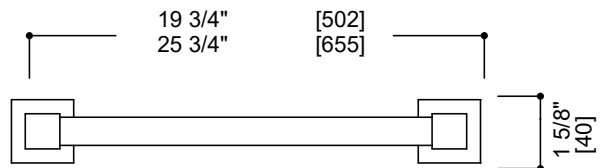

Includes Rosette : 40X4mm
Without Rosette

With Rosette

LISBON COLLECTION DOUBLE TOWEL BAR 18" / 24"

277182 / 277242

PRODUCT NAME: LISBON DOUBLE TOWEL BAR 18" / 24"

PRODUCT CODE: 277182 / 277242

MATERIAL: All-brass construction

NOTE: Dimensions and specifications are subject to change without notice.

LISBON COLLECTION

Large Square Rosette

277SQLG 45X12mm

Small Round Rosette

137RDSM 40X4mm

Large Round Rosette

137RDLG 48X10mm