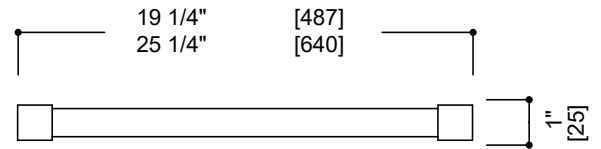

Includes Rosette : 40X4mm
Without Rosette

With Rosette

LISBON COLLECTION DOUBLE TOWEL BAR 18" / 24"

277182 / 277242

PRODUCT NAME: LISBON DOUBLE TOWEL BAR 18" / 24"

PRODUCT CODE: 277182 / 277242

MATERIAL: All-brass construction

NOTE: Dimensions and specifications are subject to change without notice.

LISBON COLLECTION

Large Square Rosette

277SQLG 45X12mm

Small Round Rosette

137RDSM 40X4mm

Large Round Rosette

137RDLG 48X10mm