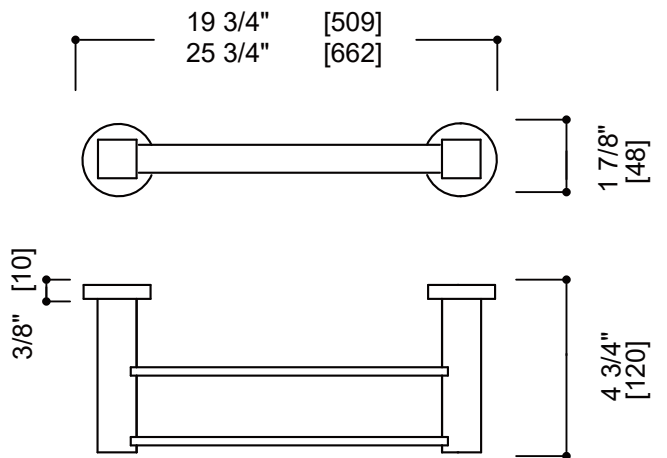

Includes Rosette : 40X4mm
Without Rosette

With Rosette

LISBON COLLECTION DOUBLE TOWEL BAR 18" / 24"

277182 / 277242

PRODUCT NAME: LISBON DOUBLE TOWEL BAR 18" / 24"

PRODUCT CODE: 277182 / 277242

MATERIAL: All-brass construction

NOTE: Dimensions and specifications are subject to change without notice.

LISBON COLLECTION

Large Square Rosette

277SQLG 45X12mm

Small Round Rosette

137RDSM 40X4mm

Large Round Rosette

137RDLG 48X10mm

NOTE: Dimensions and specifications are subject to change without notice.