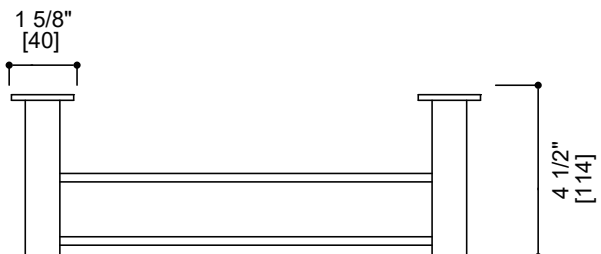

Includes Rosette : 40X4mm
Without Rosette

With Rosette

LISBON COLLECTION DOUBLE TOWEL BAR 18" / 24"

277182 / 277242

PRODUCT NAME: LISBON DOUBLE TOWEL BAR 18" / 24"

PRODUCT CODE: 277182 / 277242

MATERIAL: All-brass construction

NOTE: Dimensions and specifications are subject to change without notice.

LISBON COLLECTION

Large Square Rosette

277SQLG 45X12mm

Small Round Rosette

137RDSM 40X4mm

Large Round Rosette

137RDLG 48X10mm

NOTE: Dimensions and specifications are subject to change without notice.