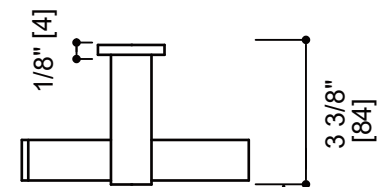

Includes Rosette : 40X4mm
Without Rosette

With Rosette

LISBON COLLECTION TISSUE HOLDER

277152L

PRODUCT NAME: LISBON TISSUE HOLDER

PRODUCT CODE: 277152L

MATERIAL: All-brass construction

STOCKED FINISHES: Polished Chrome (99)
Brushed Nickel (81)
Polished Nickel (68)
Matte Black (48)

LISBON COLLECTION

Large Square Rosette
277SQLG 45X12mm

Small Round Rosette
137RDSM 40X4mm

Large Round Rosette
137RDLG 48X10mm

NOTE: Dimensions and specifications are subject to change without notice.