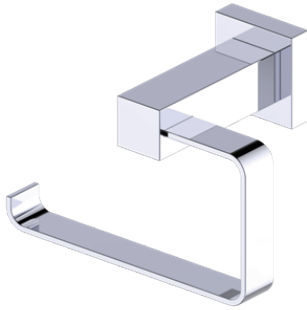

Includes Rosette : 40X4mm
Without Rosette

With Rosette

LISBON COLLECTION TISSUE HOLDER

277152L

PRODUCT NAME: LISBON TISSUE HOLDER

PRODUCT CODE: 277152L

MATERIAL: All-brass construction

STOCKED FINISHES: Polished Chrome (99)
Brushed Nickel (81)
Polished Nickel (68)
Matte Black (48)

LISBON COLLECTION

Large Square Rosette
277SQLG 45X12mm

Small Round Rosette
137RDSM 40X4mm

Large Round Rosette
137RDLG 48X10mm

NOTE: Dimensions and specifications are subject to change without notice.