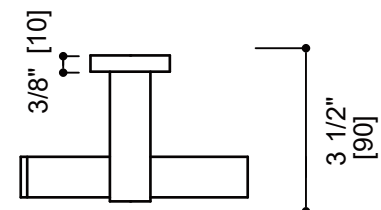

LISBON COLLECTION

Large Square Rosette
277SQLG 45X12mm

Small Round Rosette
137RDSM 40X4mm

Large Round Rosette
137RDLG 48X10mm

NOTE: Dimensions and specifications are subject to change without notice.