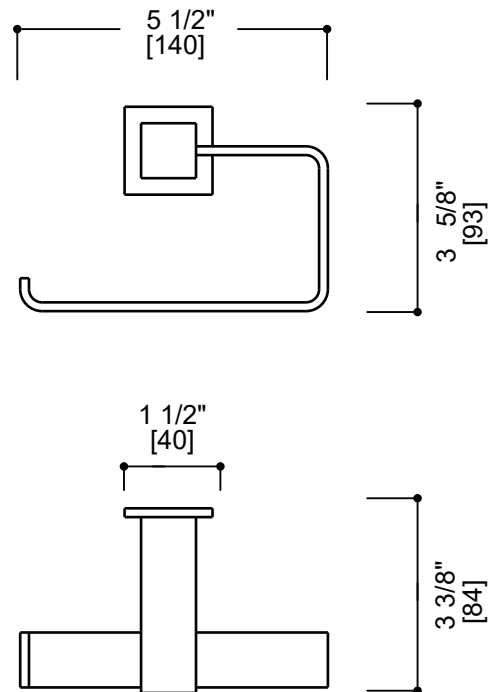

NOTE: Dimensions and specifications are subject to change without notice.