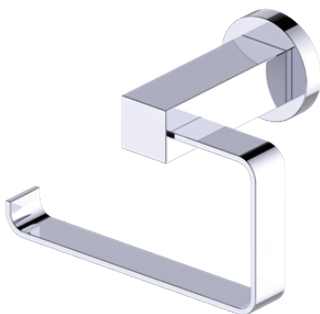

Includes Rosette : 40X4mm
Without Rosette

With Rosette

LISBON COLLECTION TISSUE HOLDER

277152L

PRODUCT NAME: LISBON TISSUE HOLDER

PRODUCT CODE: 277152L

MATERIAL: All-brass construction

STOCKED FINISHES: Polished Chrome (99)
Brushed Nickel (81)
Polished Nickel (68)
Matte Black (48)

LISBON COLLECTION

Large Square Rosette
277SQLG 45X12mm

Small Round Rosette
137RDSM 40X4mm

Large Round Rosette
137RDLG 48X10mm

NOTE: Dimensions and specifications are subject to change without notice.