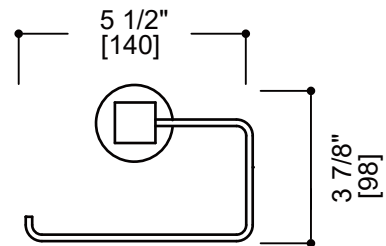

LISBON COLLECTION

Large Square Rosette
277SQLG 45X12mm

Small Round Rosette
137RDSM 40X4mm

Large Round Rosette
137RDLG 48X10mm

NOTE: Dimensions and specifications are subject to change without notice.