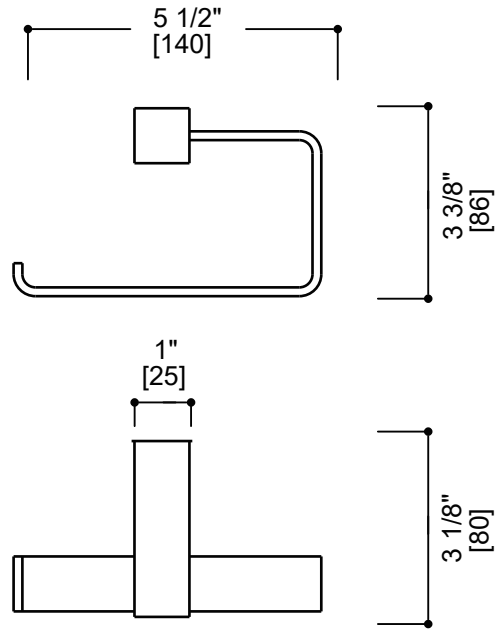

Includes Rosette : 40X4mm
Without Rosette

With Rosette

LISBON COLLECTION TISSUE HOLDER

277152L

PRODUCT NAME: LISBON TISSUE HOLDER

PRODUCT CODE: 277152L

MATERIAL: All-brass construction

STOCKED FINISHES: Polished Chrome (99)
Brushed Nickel (81)
Polished Nickel (68)
Matte Black (48)

LISBON COLLECTION

Large Square Rosette
277SQLG 45X12mm

Small Round Rosette
137RDSM 40X4mm

Large Round Rosette
137RDLG 48X10mm

NOTE: Dimensions and specifications are subject to change without notice.