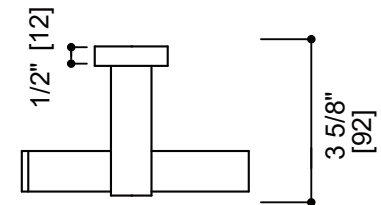

Includes Rosette : 40X4mm
Without Rosette

With Rosette

LISBON COLLECTION TISSUE HOLDER

277152L

PRODUCT NAME: LISBON TISSUE HOLDER

PRODUCT CODE: 277152L

MATERIAL: All-brass construction

STOCKED FINISHES: Polished Chrome (99)
Brushed Nickel (81)
Polished Nickel (68)
Matte Black (48)

LISBON COLLECTION

Large Square Rosette
277SQLG 45X12mm

Small Round Rosette
137RDSM 40X4mm

Large Round Rosette
137RDLG 48X10mm

NOTE: Dimensions and specifications are subject to change without notice.