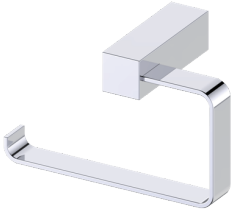

Includes Rosette : 40X4mm
Without Rosette

With Rosette

LISBON COLLECTION TISSUE HOLDER

277152L

PRODUCT NAME: LISBON TISSUE HOLDER

PRODUCT CODE: 277152L

MATERIAL: All-brass construction

STOCKED FINISHES: Polished Chrome (99)
Brushed Nickel (81)
Polished Nickel (68)
Matte Black (48)

LISBON COLLECTION

Large Square Rosette
277SQLG 45X12mm

Small Round Rosette
137RDSM 40X4mm

Large Round Rosette
137RDLG 48X10mm

NOTE: Dimensions and specifications are subject to change without notice.