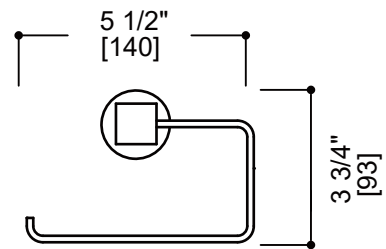

Includes Rosette : 40X4mm
Without Rosette

With Rosette

LISBON COLLECTION TISSUE HOLDER

277152L

PRODUCT NAME: LISBON TISSUE HOLDER

PRODUCT CODE: 277152L

MATERIAL: All-brass construction

STOCKED FINISHES: Polished Chrome (99)
Brushed Nickel (81)
Polished Nickel (68)
Matte Black (48)

LISBON COLLECTION

Large Square Rosette
277SQLG 45X12mm

Small Round Rosette
137RDSM 40X4mm

Large Round Rosette
137RDLG 48X10mm

NOTE: Dimensions and specifications are subject to change without notice.