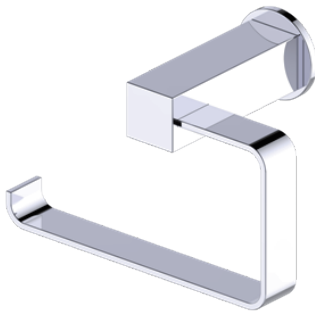

Includes Rosette : 40X4mm
Without Rosette

With Rosette

LISBON COLLECTION TISSUE HOLDER

277152L

PRODUCT NAME: LISBON TISSUE HOLDER

PRODUCT CODE: 277152L

MATERIAL: All-brass construction

STOCKED FINISHES: Polished Chrome (99)
Brushed Nickel (81)
Polished Nickel (68)
Matte Black (48)

LISBON COLLECTION

Large Square Rosette
277SQLG 45X12mm

Small Round Rosette
137RDSM 40X4mm

Large Round Rosette
137RDLG 48X10mm

NOTE: Dimensions and specifications are subject to change without notice.