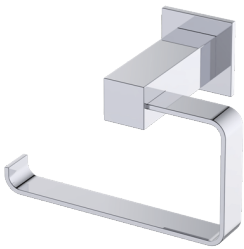

Includes Rosette : 40X4mm
Without Rosette

With Rosette

LISBON COLLECTION TISSUE HOLDER

277152L

PRODUCT NAME: LISBON TISSUE HOLDER

PRODUCT CODE: 277152L

MATERIAL: All-brass construction

STOCKED FINISHES: Polished Chrome (99)
Brushed Nickel (81)
Polished Nickel (68)
Matte Black (48)

LISBON COLLECTION

Large Square Rosette
277SQLG 45X12mm

Small Round Rosette
137RDSM 40X4mm

Large Round Rosette
137RDLG 48X10mm

NOTE: Dimensions and specifications are subject to change without notice.