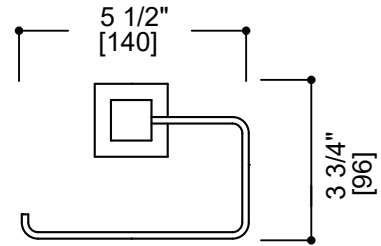

LISBON COLLECTION

Large Square Rosette
277SQLG 45X12mm

Small Round Rosette
137RDSM 40X4mm

Large Round Rosette
137RDLG 48X10mm

NOTE: Dimensions and specifications are subject to change without notice.