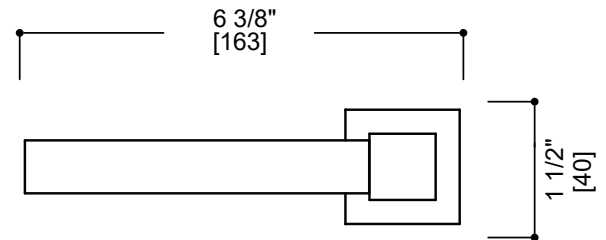

NOTE: Dimensions and specifications are subject to change without notice.