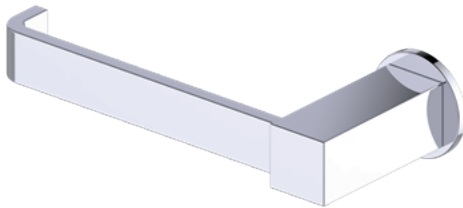

Includes Rosette : 40X4mm
Without Rosette

With Rosette

LISBON COLLECTION TISSUE HOLDER

277151L

PRODUCT NAME: LISBON TISSUE HOLDER

PRODUCT CODE: 277151L

MATERIAL: All-brass construction

STOCKED FINISHES: Polished Chrome (99)
Brushed Nickel (81)
Polished Nickel (68)
Matte Black (48)

LISBON COLLECTION

Large Square Rosette
277SQLG 45X12mm

Small Round Rosette
137RDSM 40X4mm

Large Round Rosette
137RDLG 48X10mm

NOTE: Dimensions and specifications are subject to change without notice.