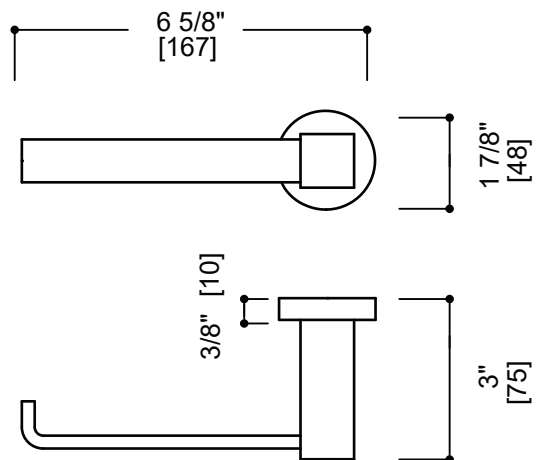

Includes Rosette : 40X4mm
Without Rosette

With Rosette

LISBON COLLECTION TISSUE HOLDER

277151L

PRODUCT NAME: LISBON TISSUE HOLDER

PRODUCT CODE: 277151L

MATERIAL: All-brass construction

STOCKED FINISHES: Polished Chrome (99)
Brushed Nickel (81)
Polished Nickel (68)
Matte Black (48)

LISBON COLLECTION

Large Square Rosette
277SQLG 45X12mm

Small Round Rosette
137RDSM 40X4mm

Large Round Rosette
137RDLG 48X10mm

NOTE: Dimensions and specifications are subject to change without notice.