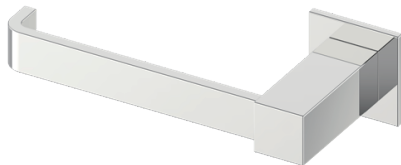

Includes Rosette : 40X4mm
Without Rosette

With Rosette

LISBON COLLECTION TISSUE HOLDER

277151L

PRODUCT NAME: LISBON TISSUE HOLDER

PRODUCT CODE: 277151L

MATERIAL: All-brass construction

STOCKED FINISHES: Polished Chrome (99)
Brushed Nickel (81)
Polished Nickel (68)
Matte Black (48)

LISBON COLLECTION

Large Square Rosette
277SQLG 45X12mm

Small Round Rosette
137RDSM 40X4mm

Large Round Rosette
137RDLG 48X10mm

NOTE: Dimensions and specifications are subject to change without notice.