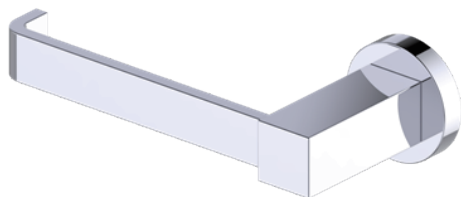

Includes Rosette : 40X4mm
Without Rosette

With Rosette

LISBON COLLECTION TISSUE HOLDER

277151L

PRODUCT NAME: LISBON TISSUE HOLDER

PRODUCT CODE: 277151L

MATERIAL: All-brass construction

STOCKED FINISHES: Polished Chrome (99)
Brushed Nickel (81)
Polished Nickel (68)
Matte Black (48)

LISBON COLLECTION

Large Square Rosette
277SQLG 45X12mm

Small Round Rosette
137RDSM 40X4mm

Large Round Rosette
137RDLG 48X10mm

NOTE: Dimensions and specifications are subject to change without notice.