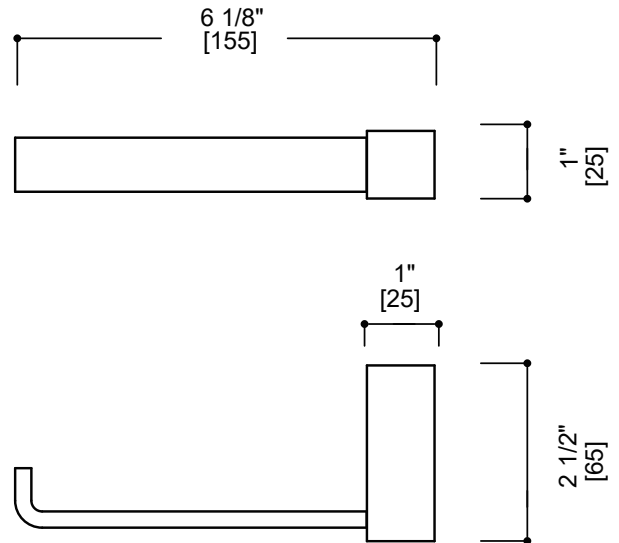

Includes Rosette : 40X4mm
Without Rosette

With Rosette

LISBON COLLECTION TISSUE HOLDER

277151L

PRODUCT NAME: LISBON TISSUE HOLDER

PRODUCT CODE: 277151L

MATERIAL: All-brass construction

STOCKED FINISHES: Polished Chrome (99)
Brushed Nickel (81)
Polished Nickel (68)
Matte Black (48)

LISBON COLLECTION

Large Square Rosette
277SQLG 45X12mm

Small Round Rosette
137RDSM 40X4mm

Large Round Rosette
137RDLG 48X10mm

NOTE: Dimensions and specifications are subject to change without notice.