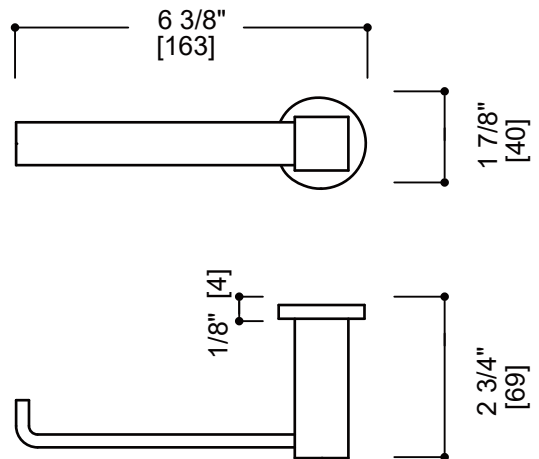

Includes Rosette : 40X4mm
Without Rosette

With Rosette

LISBON COLLECTION TISSUE HOLDER

277151L

PRODUCT NAME: LISBON TISSUE HOLDER

PRODUCT CODE: 277151L

MATERIAL: All-brass construction

STOCKED FINISHES: Polished Chrome (99)
Brushed Nickel (81)
Polished Nickel (68)
Matte Black (48)

LISBON COLLECTION

Large Square Rosette
277SQLG 45X12mm

Small Round Rosette
137RDSM 40X4mm

Large Round Rosette
137RDLG 48X10mm

NOTE: Dimensions and specifications are subject to change without notice.