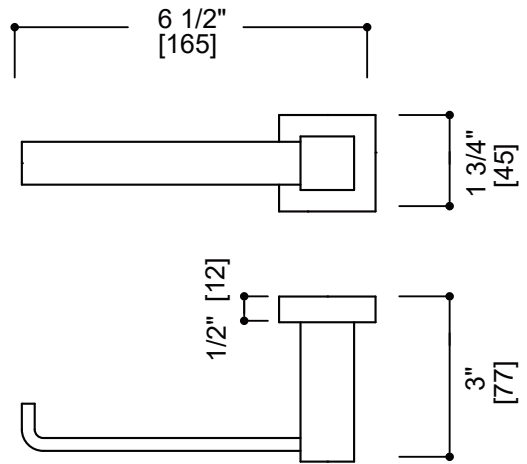

LISBON COLLECTION

Large Square Rosette
277SQLG 45X12mm

Small Round Rosette
137RDSM 40X4mm

Large Round Rosette
137RDLG 48X10mm

NOTE: Dimensions and specifications are subject to change without notice.