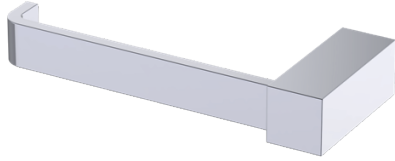

Includes Rosette : 40X4mm
Without Rosette

With Rosette

LISBON COLLECTION TISSUE HOLDER

277151L

PRODUCT NAME: LISBON TISSUE HOLDER

PRODUCT CODE: 277151L

MATERIAL: All-brass construction

STOCKED FINISHES: Polished Chrome (99)
Brushed Nickel (81)
Polished Nickel (68)
Matte Black (48)

LISBON COLLECTION

Large Square Rosette
277SQLG 45X12mm

Small Round Rosette
137RDSM 40X4mm

Large Round Rosette
137RDLG 48X10mm

NOTE: Dimensions and specifications are subject to change without notice.