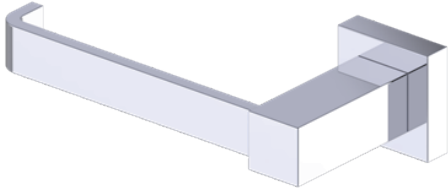

Includes Rosette : 40X4mm
Without Rosette

With Rosette

LISBON COLLECTION TISSUE HOLDER

277151L

PRODUCT NAME: LISBON TISSUE HOLDER

PRODUCT CODE: 277151L

MATERIAL: All-brass construction

STOCKED FINISHES: Polished Chrome (99)
Brushed Nickel (81)
Polished Nickel (68)
Matte Black (48)

LISBON COLLECTION

Large Square Rosette
277SQLG 45X12mm

Small Round Rosette
137RDSM 40X4mm

Large Round Rosette
137RDLG 48X10mm

NOTE: Dimensions and specifications are subject to change without notice.