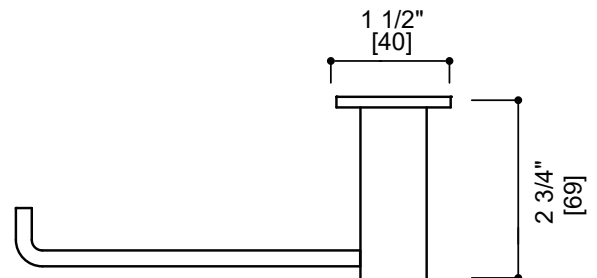

NOTE: Dimensions and specifications are subject to change without notice.