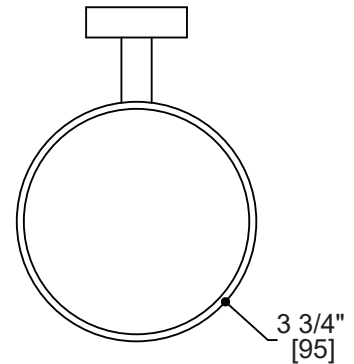

**MADRID COLLECTION**  
**TOILET BRUSH SET**  
262610

**PRODUCT NAME:** MADRID TOILET BRUSH SET

**PRODUCT CODE:** 262610

**MATERIAL:** All-brass construction

**STOCKED FINISHES:** Polished Chrome (99)  
Brushed Nickel (81)  
Polished Nickel (68)