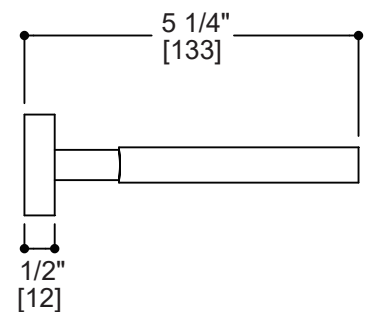

NOTE: Dimensions and specifications are subject to change without notice.