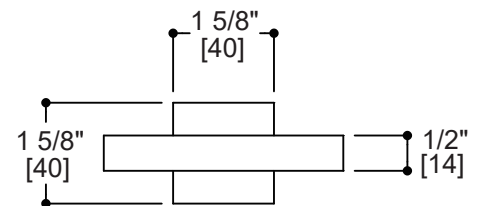

NOTE: Dimensions and specifications are subject to change without notice.