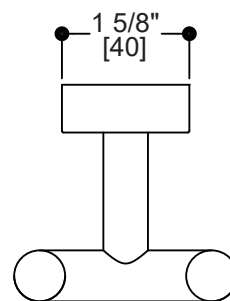

MADRID COLLECTION DOUBLE ROBE HOOK 262132

PRODUCT NAME: MADRID DOUBLE ROBE HOOK

PRODUCT CODE: 262132

MATERIAL: All-brass construction

STOCKED FINISHES: Polished Chrome (99)
Brushed Nickel (81)
Polished Nickel (68)
Matte Black (48)