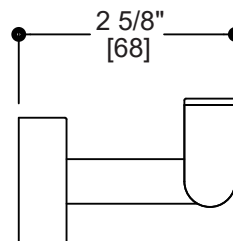

NOTE: Dimensions and specifications are subject to change without notice.