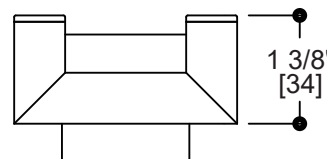

NOTE: Dimensions and specifications are subject to change without notice.