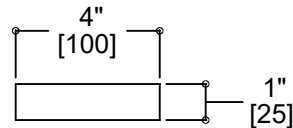

NOTE: Dimensions and specifications are subject to change without notice.