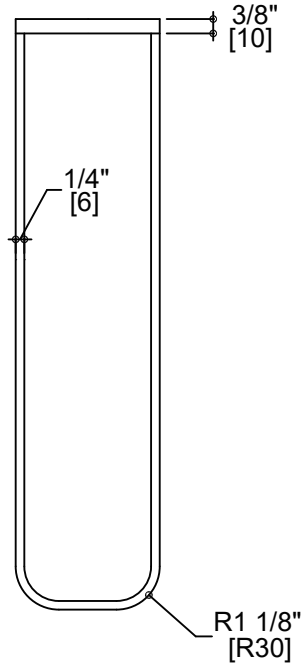

COLOGNE COLLECTION

TOWEL BAR 16"

255160A

PRODUCT NAME: COLOGNE TOWEL BAR 16"

PRODUCT CODE: 255160A

MATERIAL: All-brass construction

STOCKED FINISHES: Polished Chrome (99)
Matte Black (48)

SPECIAL FINISHES AVAILABLE: 23 options available.
Please see our website for full list of samples