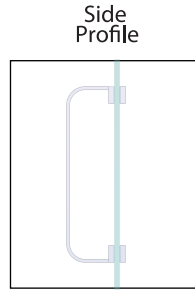

COLOGNE COLLECTION

Single Shower Door Handle

Available In: 8" / 12" / 18" / 24"

Item #: 2557508/7512/7518/7524

*If knob is desired please purchase 2557503

FEATURES

- Modern styling
- Durable finishes
- Concealed installation
- Brass Construction

MOUNTING HARDWARE

- Clear gaskets included

GLASS INFO

- Glass Hole Diameter : 3/8" / 10mm
- Glass Hole C - C Distance 8" : 8" / 203mm
- Glass Hole C - C Distance 12" : 12" / 305mm
- Glass Hole C - C Distance 18" : 18" / 457mm
- Glass Hole C - C Distance 24" : 24" / 610mm

Glass Thickness : 10-12mm

*Can be used with extension kit for thicker doors.

Note: Dimensions and specifications are subject to change without notice.