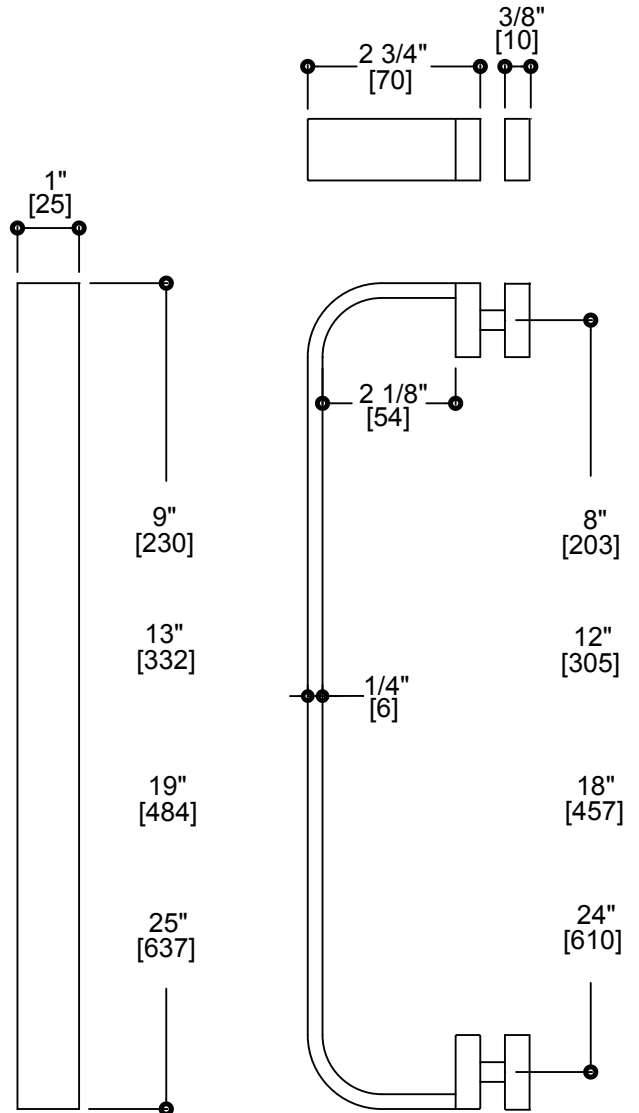

COLOGNE COLLECTION

Single Shower Door Handle

Available In: 8" / 12" / 18" / 24"

Item #: 2557508/7512/7518/7524

*If knob is desired please purchase 2557503

FEATURES

- Modern styling
- Durable finishes
- Concealed installation
- Brass Construction

MOUNTING HARDWARE

- Clear gaskets included

GLASS INFO

- Glass Hole Diameter : 3/8" / 10mm
- Glass Hole C - C Distance 8" : 8" / 203mm
- Glass Hole C - C Distance 12" : 12" / 305mm
- Glass Hole C - C Distance 18" : 18" / 457mm
- Glass Hole C - C Distance 24" : 24" / 610mm

Glass Thickness : 10-12mm

*Can be used with extension kit for thicker doors.

Note: Dimensions and specifications are subject to change without notice.