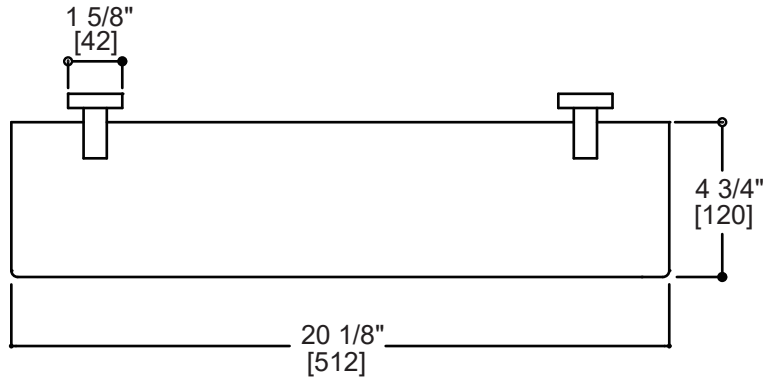

WARRANTY:

Lifetime Limited (Residential Use)
One Year (Commercial Use)

NOTE: Dimensions and specifications are subject to change without notice.