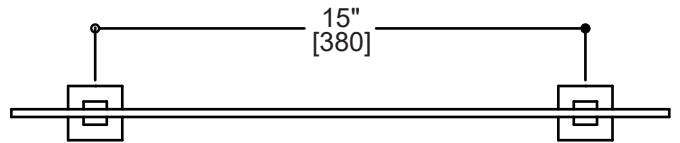

LONDON COLLECTION
GLASS SHELF

248671

PRODUCT NAME: LONDON GLASS SHELF

PRODUCT CODE: 248671

MATERIAL: All-brass construction

STOCKED FINISHES: Polished Chrome (99)
Brushed Nickel (81)
Matte Black (48)

SPECIAL FINISHES AVAILABLE: 23 options available.
Please see our website for full list of samples