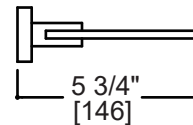

WARRANTY:

Lifetime Limited (Residential Use)
One Year (Commercial Use)

NOTE: Dimensions and specifications are subject to change without notice.