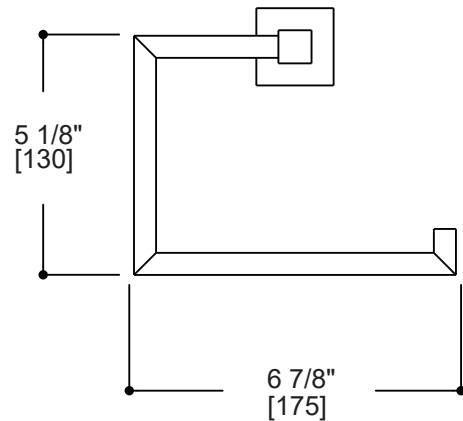

NOTE: Dimensions and specifications are subject to change without notice.