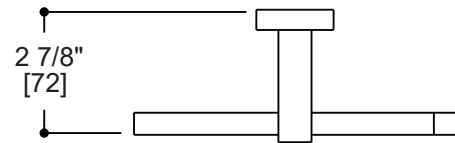

## LONDON COLLECTION TOWEL RING

248465

**PRODUCT NAME:** LONDON TOWEL RING

**PRODUCT CODE:** 248465

**MATERIAL:** All-brass construction

**STOCKED FINISHES:** Polished Chrome (99)  
Brushed Nickel (81)  
Polished Nickel (68)  
Matte Black (48)