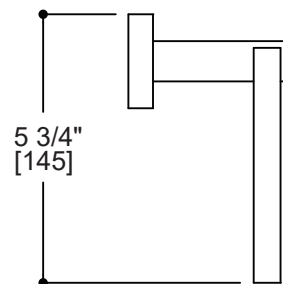

NOTE: Dimensions and specifications are subject to change without notice.