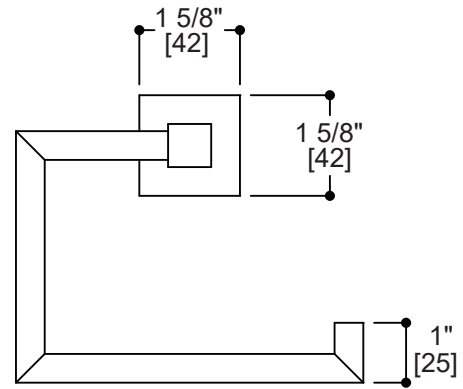

NOTE: Dimensions and specifications are subject to change without notice.