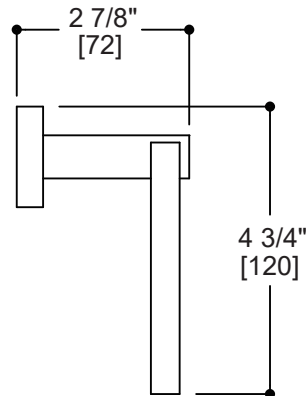

NOTE: Dimensions and specifications are subject to change without notice.