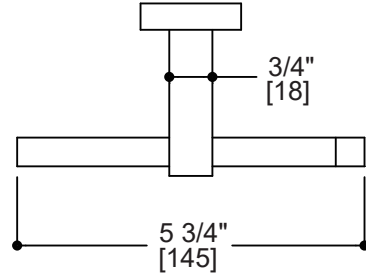

## LONDON COLLECTION TISSUE HOLDER

248152

**PRODUCT NAME:** LONDON TISSUE HOLDER

**PRODUCT CODE:** 248152

**MATERIAL:** All-brass construction

**STOCKED FINISHES:** Polished Chrome (99)  
Brushed Nickel (81)  
Polished Nickel (68)  
Matte Black (48)