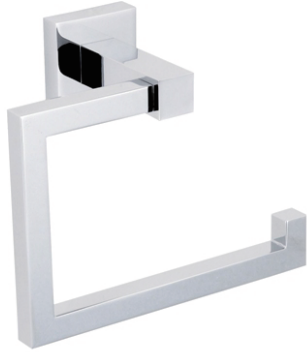

## LONDON COLLECTION TISSUE HOLDER

248152

**PRODUCT NAME:** LONDON TISSUE HOLDER

**PRODUCT CODE:** 248152

**MATERIAL:** All-brass construction

**STOCKED FINISHES:** Polished Chrome (99)  
Brushed Nickel (81)  
Polished Nickel (68)  
Matte Black (48)