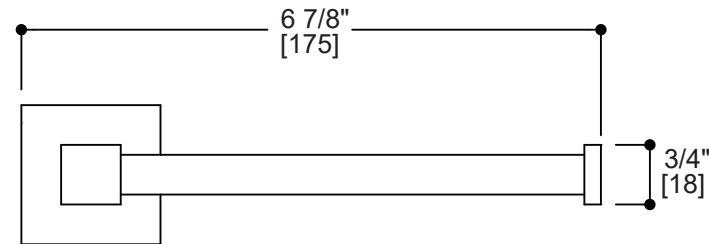

NOTE: Dimensions and specifications are subject to change without notice.