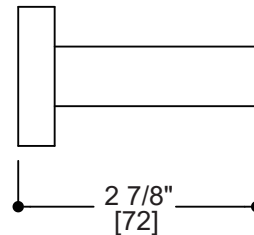

NOTE: Dimensions and specifications are subject to change without notice.