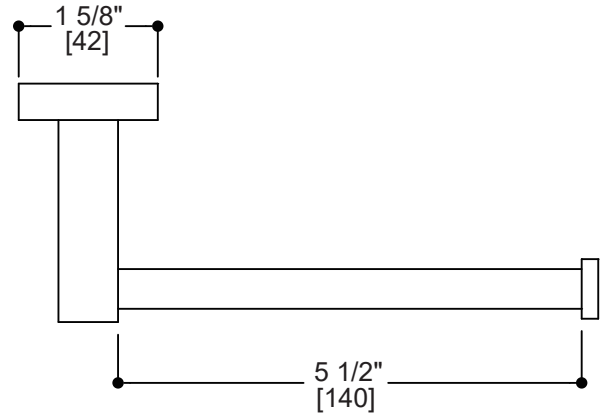

## LONDON COLLECTION TISSUE HOLDER

248151

**PRODUCT NAME:** LONDON TISSUE HOLDER

**PRODUCT CODE:** 248151

**MATERIAL:** All-brass construction

**STOCKED FINISHES:** Polished Chrome (99)  
Brushed Nickel (81)  
Polished Nickel (68)  
Matte Black (48)