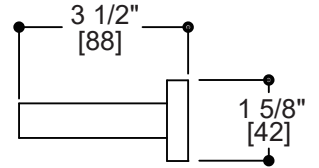

LONDON COLLECTION
TOWEL BAR 9"/18"/24"/30"
248109/180/240/300

PRODUCT NAME: LONDON TOWEL BAR
9"/18"/24"/30"

PRODUCT CODE: 248109/180/240/300

MATERIAL: All-brass construction

STOCKED FINISHES: Polished Chrome (99)
Brushed Nickel (81)
Polished Nickel (68)
Matte Black (48)