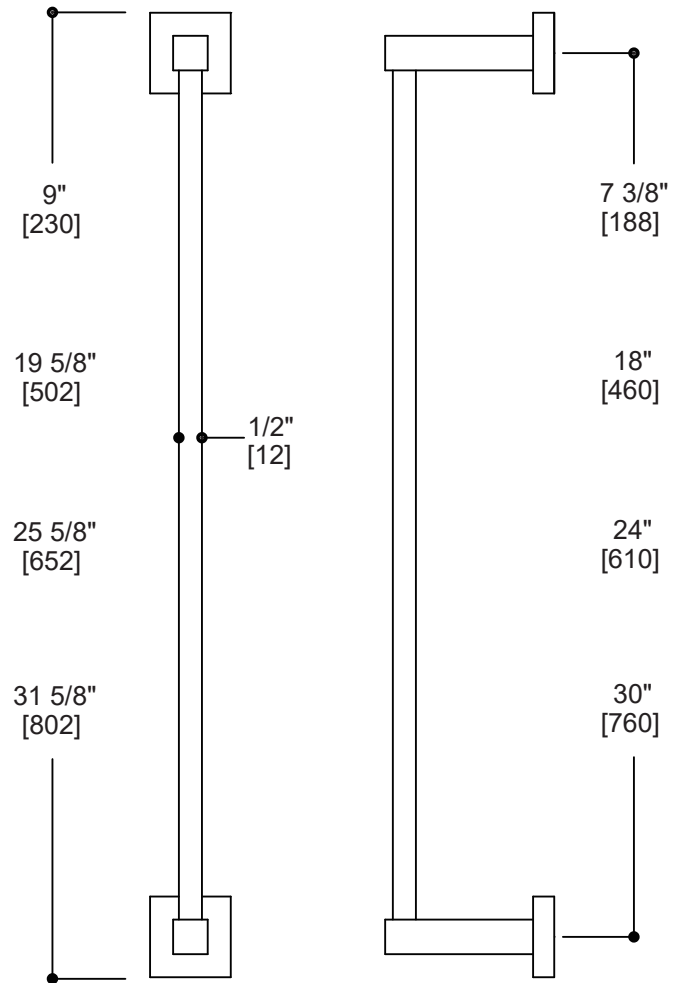

PRODUCT NAME: LONDON TOWEL BAR
9"/18"/24"/30"

PRODUCT CODE: 248109/180/240/300

MATERIAL: All-brass construction

STOCKED FINISHES: Polished Chrome (99)
Brushed Nickel (81)
Polished Nickel (68)
Matte Black (48)

SPECIAL FINISHES AVAILABLE: 23 options available.
Please see our website for full list of samples

WARRANTY:
Lifetime Limited (Residential Use)
One Year (Commercial Use)