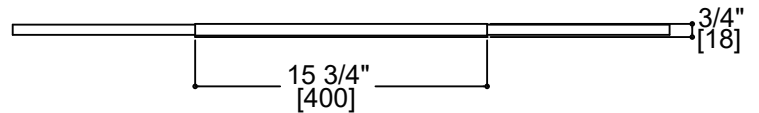

NOTE: Dimensions and specifications are subject to change without notice.