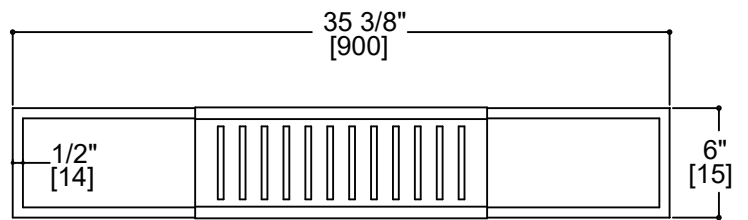

BERLIN COLLECTION
TUB CADDY
ADJUSTABLE MINI 600MM MAXI 900MM
232680

PRODUCT NAME: BERLIN TUB CADDY
ADJUSTABLE MINI
600MM MAXI 900MM

PRODUCT CODE: 232680

MATERIAL: All-brass construction

STOCKED FINISHES: Polished Chrome (99)
Brushed Nickel (81)
Polished Nickel (68)