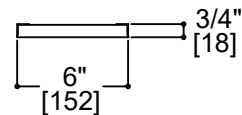

NOTE: Dimensions and specifications are subject to change without notice.