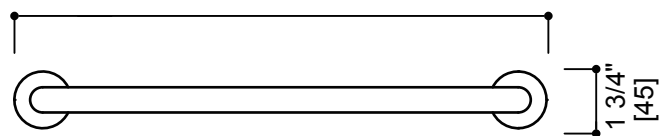

SEVILLE COLLECTION

Towel Bar 12"/18"/24"/30"

Item # 188120/180/240/300

Includes Rosette : 45X5mm

Without Rosette

With Rosette

FEATURES

- Modern styling
- Durable finishes
- Concealed installation

MOUNTING HARDWARE

- Mounting kit included

12 3/4" [325]

18 3/4" [477]

24 3/4" [630]

30 3/4" [782]

13 3/4" [350]

19 3/4" [502]

25 3/4" [655]

31 3/4" [807]

Note: Dimensions and specifications are subject to change without notice.