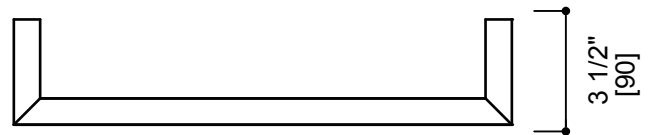

SEVILLE COLLECTION

Towel Bar 12"/18"/24"/30"

Item # 188120/180/240/300

Includes Rosette : 45X5mm

Without Rosette

With Rosette

FEATURES

- Modern styling
- Durable finishes
- Concealed installation

MOUNTING HARDWARE

- Mounting kit included

12 3/4" [325]

18 3/4" [477]

24 3/4" [630]

30 3/4" [782]

13 3/4" [350]

19 3/4" [502]

25 3/4" [655]

31 3/4" [807]

Note: Dimensions and specifications are subject to change without notice.