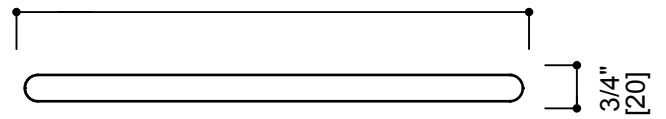

SEVILLE COLLECTION

Towel Bar 12"/18"/24"/30"

Item # 188120/180/240/300

Includes Rosette : 45X5mm

Without Rosette

With Rosette

FEATURES

- Modern styling
- Durable finishes
- Concealed installation

MOUNTING HARDWARE

- Mounting kit included

12 3/4" [325]

18 3/4" [477]

24 3/4" [630]

30 3/4" [782]

13 3/4" [350]

19 3/4" [502]

25 3/4" [655]

31 3/4" [807]

Note: Dimensions and specifications are subject to change without notice.