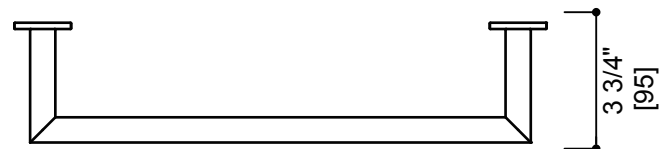

SEVILLE COLLECTION

Towel Bar 12"/18"/24"/30"

Item # 188120/180/240/300

Includes Rosette : 45X5mm

Without Rosette

With Rosette

FEATURES

- Modern styling
- Durable finishes
- Concealed installation

MOUNTING HARDWARE

- Mounting kit included

12 3/4" [325]

18 3/4" [477]

24 3/4" [630]

30 3/4" [782]

13 3/4" [350]

19 3/4" [502]

25 3/4" [655]

31 3/4" [807]

Note: Dimensions and specifications are subject to change without notice.