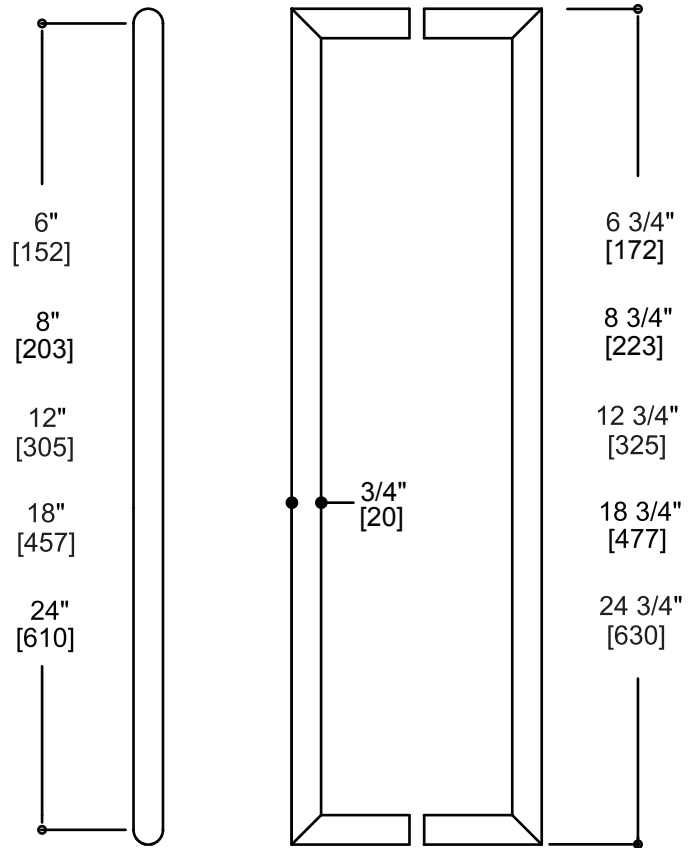

### SEVILLE COLLECTION

Double Shower Door Handle

Available In: 6" / 8" / 12" / 18" / 24"

Item #: 1887806/7808/7812/7818/7824

#### GLASS INFO

- Glass Hole Diameter : 3/8" / 10mm
- Glass Hole C - C Distance 6" : 6" / 152mm
- Glass Hole C - C Distance 8" : 8" / 203mm
- Glass Hole C - C Distance 12" : 12" / 305mm
- Glass Hole C - C Distance 18" : 18" / 457mm
- Glass Hole C - C Distance 24" : 24" / 610mm
- Glass Hole C - C Distance 30" : 30" / 762mm
- Glass Thickness : 10-12mm