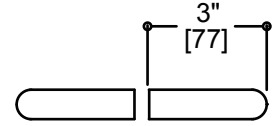

GLASS INFO

- Glass Hole Diameter : 3/8" / 10mm
- Glass Hole C - C Distance 6" : 6" / 152mm
- Glass Hole C - C Distance 8" : 8" / 203mm
- Glass Hole C - C Distance 12" : 12" / 305mm
- Glass Hole C - C Distance 18" : 18" / 457mm
- Glass Hole C - C Distance 24" : 24" / 610mm
- Glass Hole C - C Distance 30" : 30" / 762mm
- Glass Thickness : 10-12mm

*Can be used with extension kit for thicker doors.

Note: Dimensions and specifications are subject to change without notice.