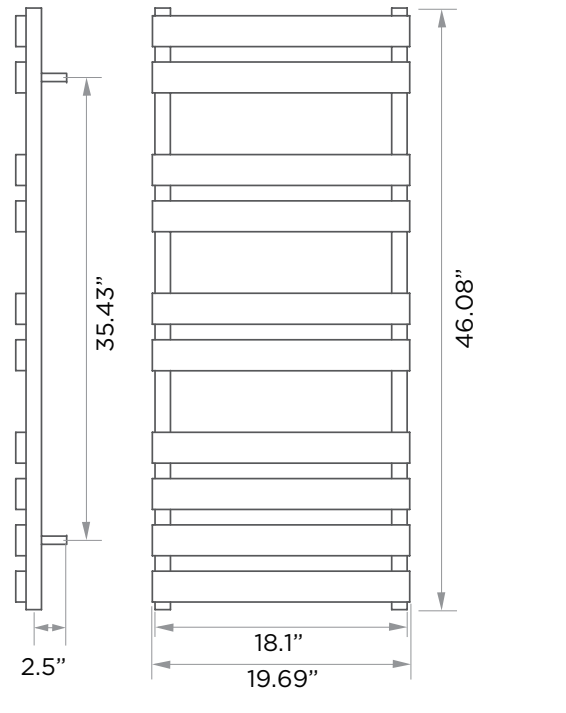

Product Code	Finishes	Sizes (mm)		Sizes (Inches)		Output (Watts/BTU)	Element Size	Number of Elements
		Height	Width	Height	Width			
KTDU-0900500	PC, BN, PN	900	500	35.45	19.69	558 / 1908	150W	8
KTDU-1170500	PC, BN, PN	1170	500	46.08	19.69	782 / 2675	300W	10

Our Towel Warmers are Oiled Filled.

Note: Dimensions and specifications are subject to change without notice.

pipe centres = 18.1"

pipe centres = 18.1"

- 1) Solid Fixing Lug
- 2) Wall Screw
- 3) Allen Key
- 4) Grub Screw
- 5) Wall Support
- 6) Wall Plug
- 7) Electrical Element