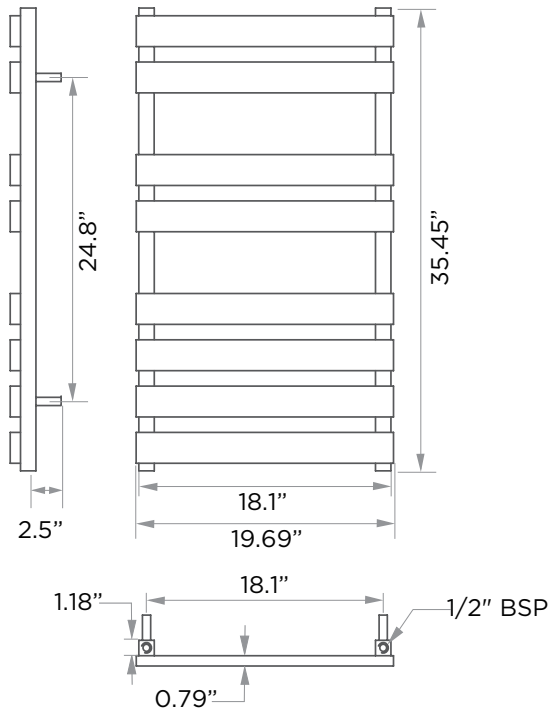

#### INCLUDED WITH EACH TOWEL WARMER

3' Grounded Power Cord

Hard Wire Install Kit

LEVITON 24ht Programmable Timer with 3 optional Cover Plates (white, ivory, and light almond)

SEE OVER FOR SPECIFICATION DRAWINGS

Product Code	Finishes	Sizes (mm)		Sizes (Inches)		Output (Watts/BTU)	Element Size	Number of Elements
		Height	Width	Height	Width			
KTDU-0900500	PC, BN, PN	900	500	35.45	19.69	558 / 1908	150W	8
KTDU-1170500	PC, BN, PN	1170	500	46.08	19.69	782 / 2675	300W	10

Our Towel Warmers are Oiled Filled.

Note: Dimensions and specifications are subject to change without notice.

pipe centres = 18.1"

pipe centres = 18.1"

- 1) Solid Fixing Lug
- 2) Wall Screw
- 3) Allen Key
- 4) Grub Screw
- 5) Wall Support
- 6) Wall Plug
- 7) Electrical Element