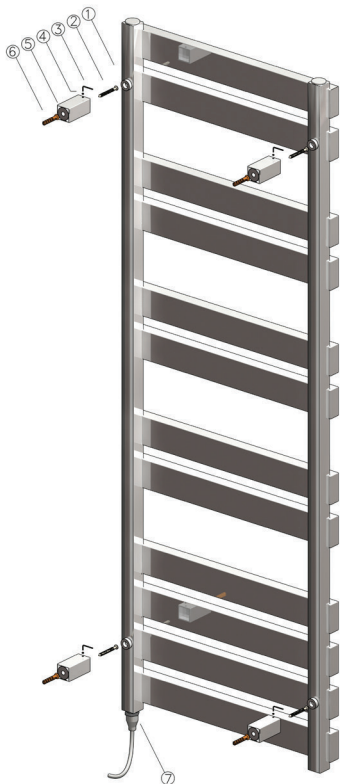

Product Code	Finishes	Sizes (mm)		Sizes (Inches)		Output (Watts/BTU)	Element Size	Number of Elements
		Height	Width	Height	Width			
KTDU-0900500	PC, BN, PN	900	500	35.45	19.69	558 / 1908	150W	8
KTDU-1170500	PC, BN, PN	1170	500	46.08	19.69	782 / 2675	300W	10

Our Towel Warmers are Oiled Filled.

Note: Dimensions and specifications are subject to change without notice.

pipe centres = 18.1"

pipe centres = 18.1"

- 1) Solid Fixing Lug
- 2) Wall Screw
- 3) Allen Key
- 4) Grub Screw
- 5) Wall Support
- 6) Wall Plug
- 7) Electrical Element

### HARDWARE KIT SPECIFICATIONS