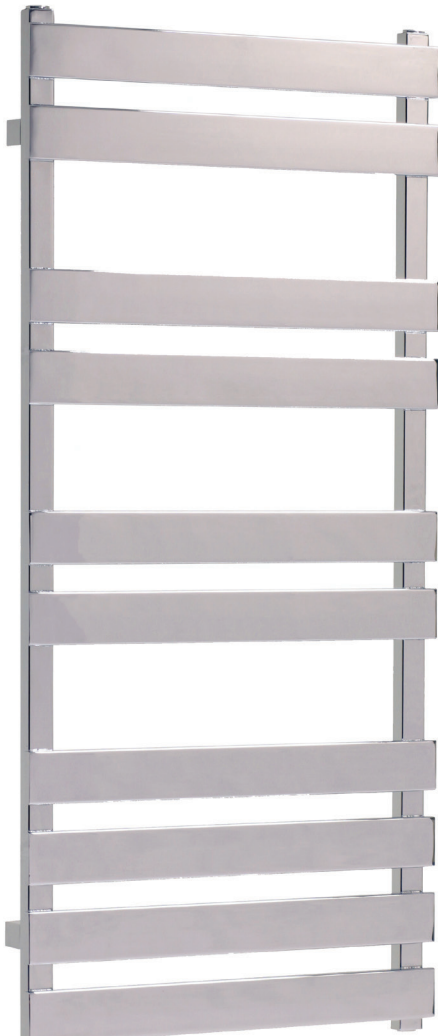

### DANUBE COLLECTION

KTDU - 0900500  
KTDU - 1170500

#### INCLUDED WITH EACH TOWEL WARMER

3' Grounded Power Cord

Hard Wire Install Kit

LEVITON 24ht Programmable Timer with 3 optional Cover Plates (white, ivory, and light almond)

SEE OVER FOR SPECIFICATION DRAWINGS

Product Code	Finishes	Sizes (mm)		Sizes (Inches)		Output (Watts/BTU)	Element Size	Number of Elements
		Height	Width	Height	Width			
KTDU-0900500	PC, BN, PN	900	500	35.45	19.69	558 / 1908	150W	8
KTDU-1170500	PC, BN, PN	1170	500	46.08	19.69	782 / 2675	300W	10

Our Towel Warmers are Oiled Filled.

Note: Dimensions and specifications are subject to change without notice.

pipe centres = 18.1"

pipe centres = 18.1"

- 1) Solid Fixing Lug
- 2) Wall Screw
- 3) Allen Key
- 4) Grub Screw
- 5) Wall Support
- 6) Wall Plug
- 7) Electrical Element