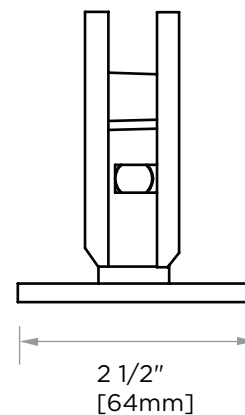

CHESTER SERIES
WALL MOUNT HINGE
56034

PRODUCT NAME: WALL MOUNT HINGE

PRODUCT CODE: 56034

MATERIAL: All-brass construction

KEY FEATURES: Heavy Duty Shower Hinge.
Glass to wall.
Full back.

FINISHES: ● Polished Chrome (99)

WALL MOUNT BACK PLATE HINGE

NOTE: Dimensions and specifications are subject to change without notice.