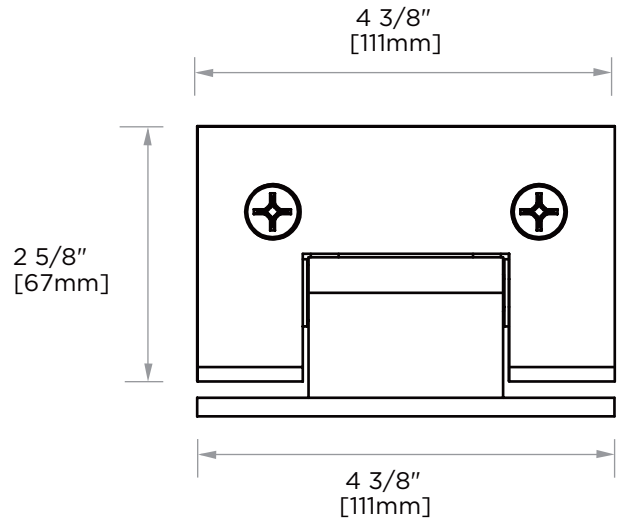

CHESTER SERIES
WALL MOUNT HINGE
56034

PRODUCT NAME: WALL MOUNT HINGE

PRODUCT CODE: 56034

MATERIAL: All-brass construction

KEY FEATURES: Heavy Duty Shower Hinge.
Glass to wall.
Full back.

FINISHES: ● Polished Chrome (99)

WALL MOUNT BACK PLATE HINGE

NOTE: Dimensions and specifications are subject to change without notice.