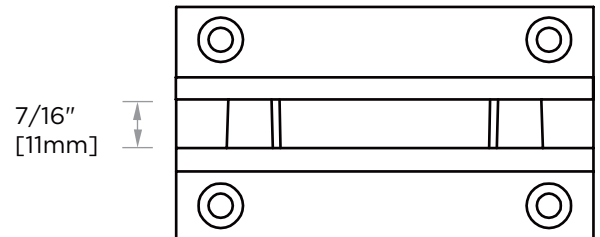

CHESTER SERIES
WALL MOUNT HINGE
56034

PRODUCT NAME: WALL MOUNT HINGE

PRODUCT CODE: 56034

MATERIAL: All-brass construction

KEY FEATURES: Heavy Duty Shower Hinge.
Glass to wall.
Full back.

FINISHES: ● Polished Chrome (99)

WALL MOUNT BACK PLATE HINGE

NOTE: Dimensions and specifications are subject to change without notice.