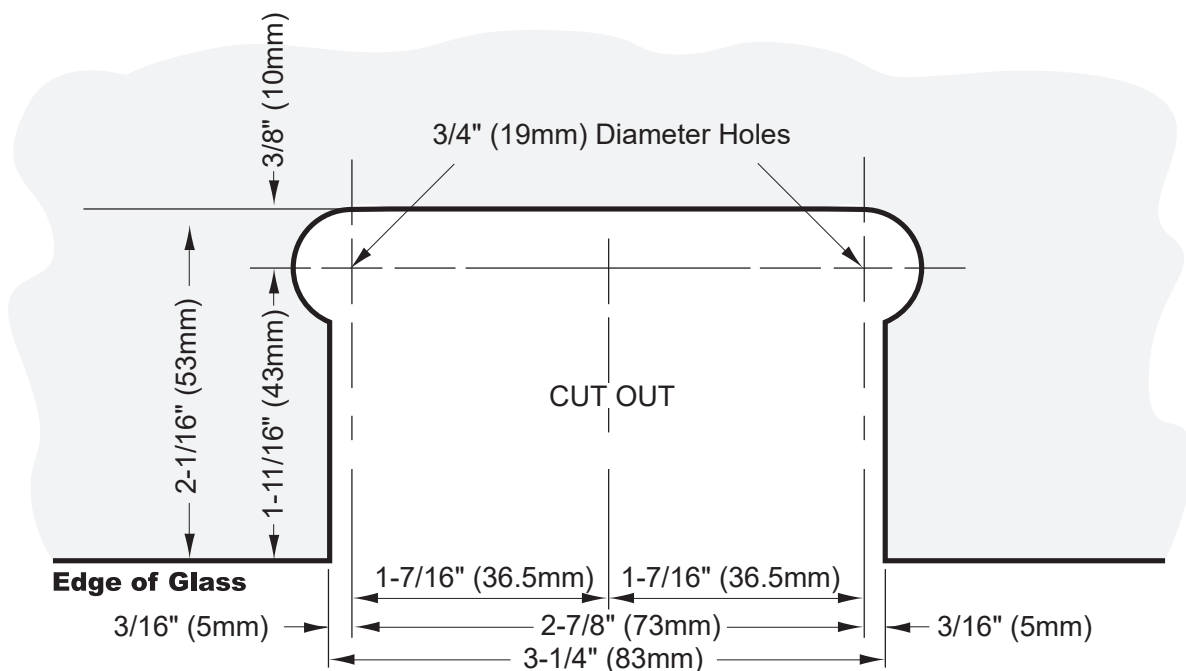

CHESTER SERIES
WALL MOUNT HINGE
56034

PRODUCT NAME: WALL MOUNT HINGE

PRODUCT CODE: 56034

MATERIAL: All-brass construction

KEY FEATURES: Heavy Duty Shower Hinge.
Glass to wall.
Full back.

FINISHES: ● Polished Chrome (99)

WALL MOUNT BACK PLATE HINGE

NOTE: Dimensions and specifications are subject to change without notice.