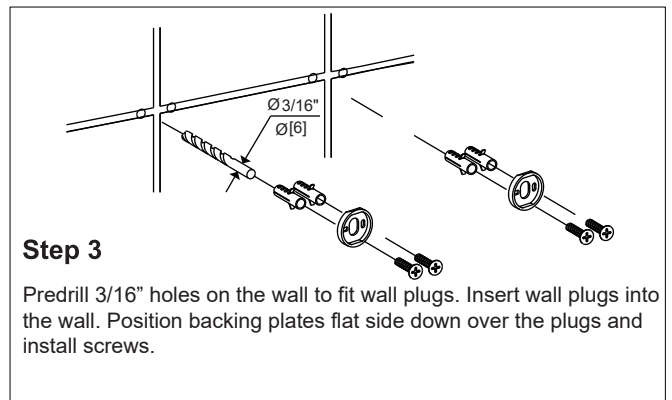

### TOWEL SHELF W/TOWEL BAR 24" 366442

**Tools required for installation**

Level	Pencil
Screwdriver	Drill
Hammer	