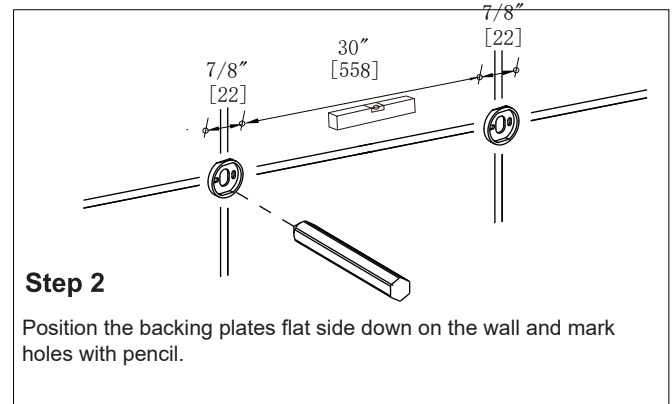

### TOWEL SHELF W/TOWEL BAR 24" 366442

**Tools required for installation**

Level	Pencil
Screwdriver	Drill
Hammer	