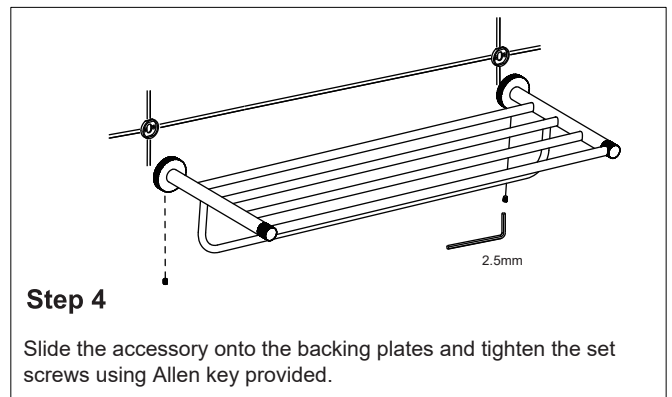

### TOWEL SHELF W/TOWEL BAR 24" 366442

**Tools required for installation**

Level	Pencil
Screwdriver	Drill
Hammer	