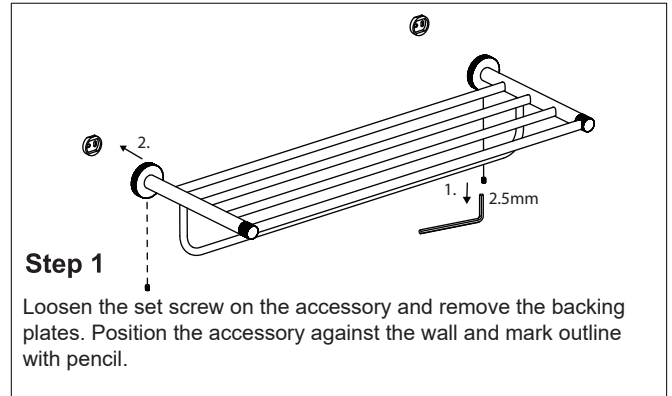

### TOWEL SHELF W/TOWEL BAR 24" 366442

**Tools required for installation**

Level	Pencil
Screwdriver	Drill
Hammer	