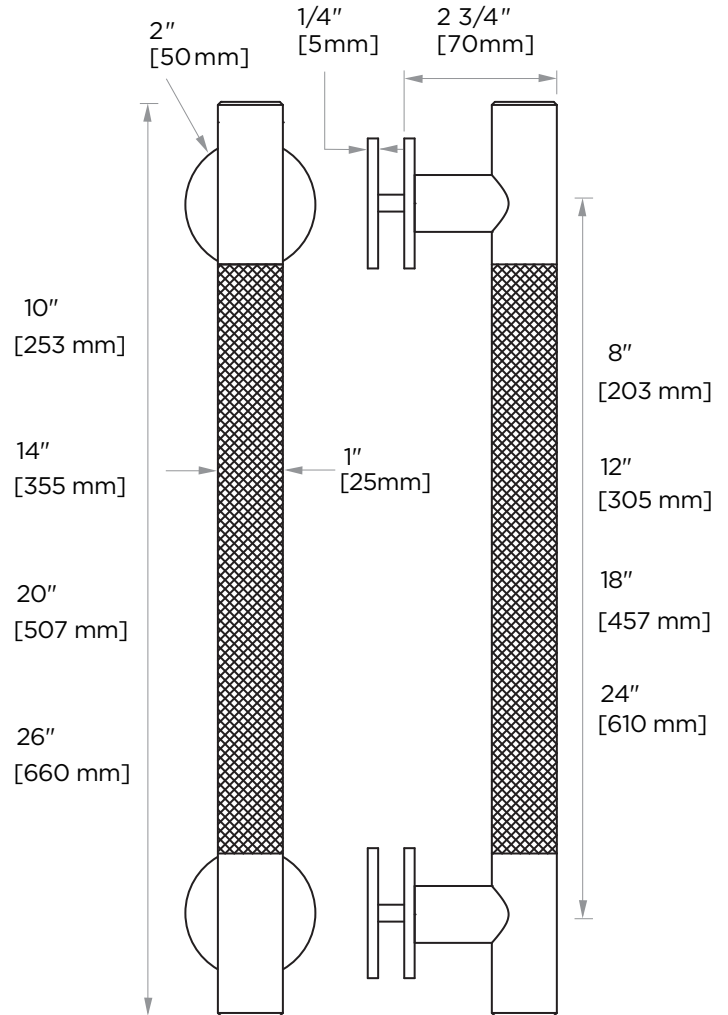

CIRCO KNURLED COLLECTION SINGLE SDH

- 8" 3667508
- 12" 3667512
- 18" 3667518
- 24" 3667524

PRODUCT NAME: SINGLE SDH

PRODUCT CODE: 8" 3667508
 12" 3667512
 18" 3667518
 24" 3667524

MATERIAL: All-brass construction

NOTE: Dimensions and specifications are subject to change without notice.

HANDLES INFO

Components Included		
①	Handle	X1
②	Set Screw M6	X2
③	Fixing Bracket	X2
④	Rubber Gasket	X4

Mounting Kits Included		
	X1	Allen Key

GLASS INFO

Glass Hole C-C Distance		
A	8"/203mm	8" Shower Door Handle
	12"/305mm	12" Shower Door Handle
	18"/457mm	18" Shower Door Handle
	24"/610mm	24" Shower Door Handle
	36"/914mm	36" Shower Door Handle
B	3/8" (10mm)	Glass Hole Diameter
C	6-12mm	Glass Thickness

* Can be used with extension kit for thicker doors

NOTE: Dimensions and specifications are subject to change without notice.