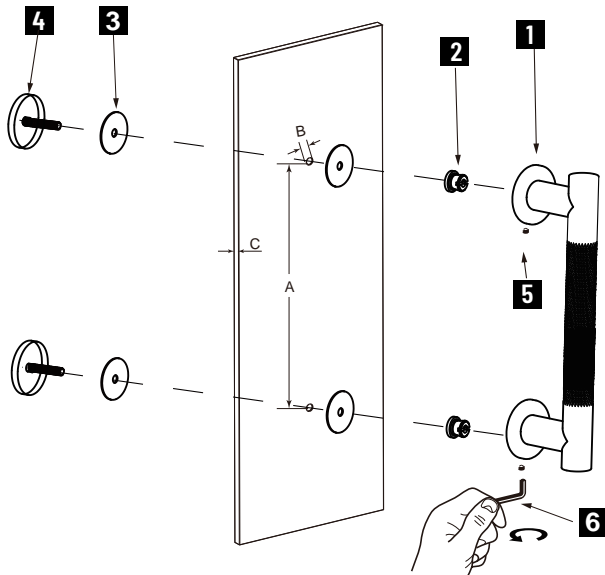

NOTE: Dimensions and specifications are subject to change without notice.

HANDLES INFO

Components Included		
①	Handle	X1
②	Set Screw M6	X2
③	Fixing Bracket	X2
④	Rubber Gasket	X4

Mounting Kits Included		
	X1	Allen Key

GLASS INFO

Glass Hole C-C Distance		
A	8"/203mm	8" Shower Door Handle
	12"/305mm	12" Shower Door Handle
	18"/457mm	18" Shower Door Handle
	24"/610mm	24" Shower Door Handle
	36"/914mm	36" Shower Door Handle
B	3/8" (10mm)	Glass Hole Diameter
C	6-12mm	Glass Thickness