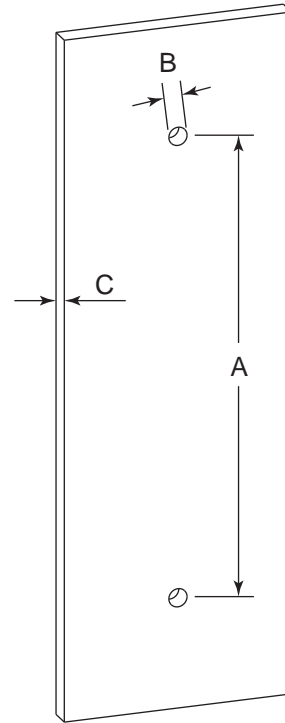

CIRCO KNURLED COLLECTION SINGLE SDH

- 8" 3667508
- 12" 3667512
- 18" 3667518
- 24" 3667524

PRODUCT NAME: SINGLE SDH

PRODUCT CODE: 8" 3667508
 12" 3667512
 18" 3667518
 24" 3667524

MATERIAL: All-brass construction

NOTE: Dimensions and specifications are subject to change without notice.

HANDLES INFO

Components Included		
①	Handle	X1
②	Set Screw M6	X2
③	Fixing Bracket	X2
④	Rubber Gasket	X4

Mounting Kits Included		
	X1	Allen Key

GLASS INFO

Glass Hole C-C Distance		
A	8"/203mm	8" Shower Door Handle
	12"/305mm	12" Shower Door Handle
	18"/457mm	18" Shower Door Handle
	24"/610mm	24" Shower Door Handle
	36"/914mm	36" Shower Door Handle
B	3/8" (10mm)	Glass Hole Diameter
C	6-12mm	Glass Thickness