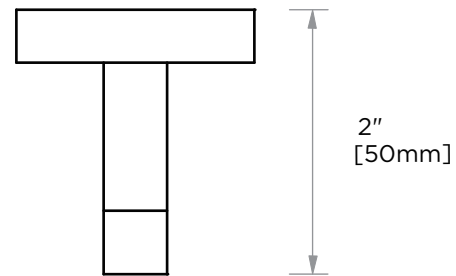

NOTE: Dimensions and specifications are subject to change without notice.