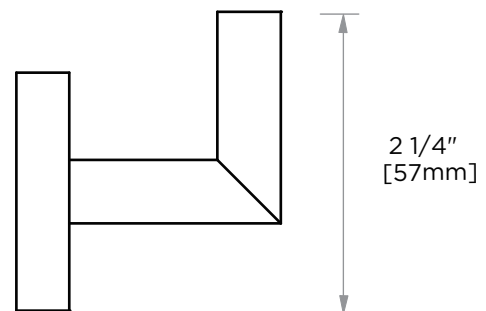

NOTE: Dimensions and specifications are subject to change without notice.