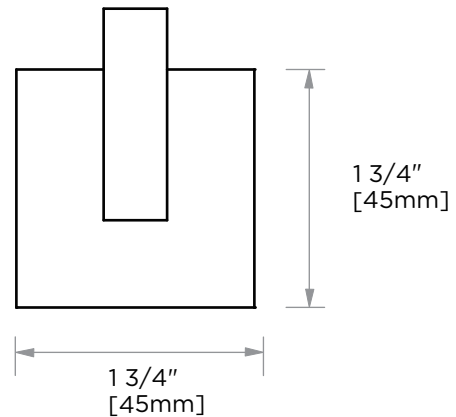

NOTE: Dimensions and specifications are subject to change without notice.