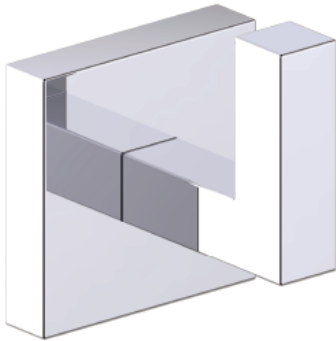

### ROBE HOOK 266130

**PRODUCT NAME:** ROBE HOOK

**PRODUCT CODE:** 266130

**MATERIAL:** All-brass construction

**KEY FEATURES:** Straight and sleek rectangular design.  
Brass product at a builders budget.