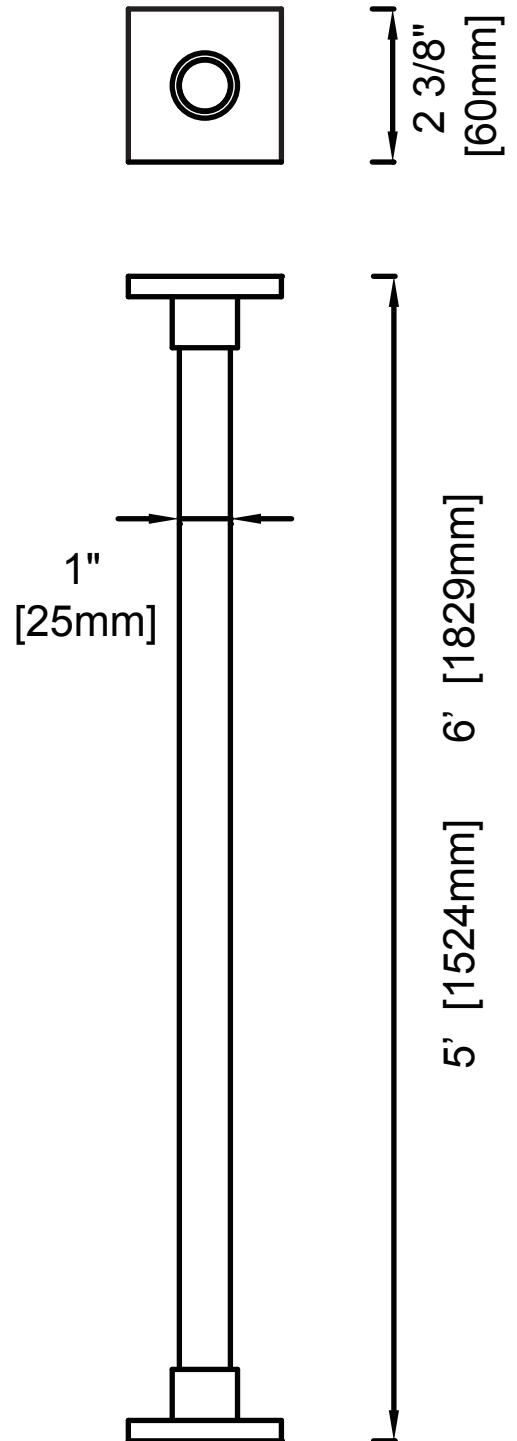

SHOWER ROD

SHOWER ROD SQUARE 5'/6'

Item # KSRZ-SQ-5SS

Item # KSRZ-SQ-6SS

FEATURES

- Modern styling
- Durable finishes
- Concealed installation

WARRANTY

- Lifetime limited (Residential use)
- One Year (Commercial use)

FINISHES STOCKED IN

- Polished
- Satin
- Matte Black

MOUNTING HARDWARE

Mounting kit included

Note: Dimensions and specifications are subject to change without notice.