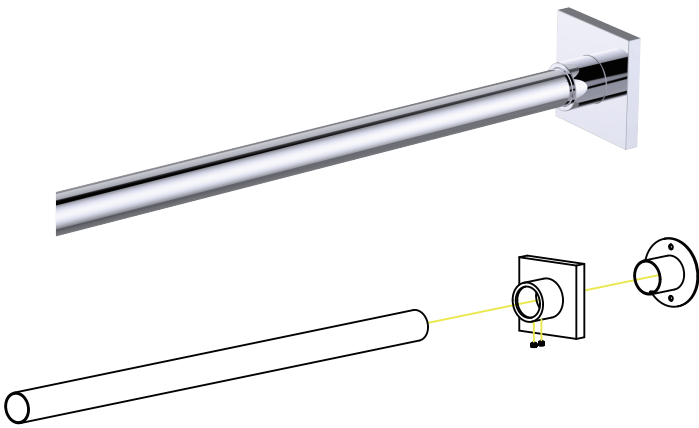

SHOWER ROD

SHOWER ROD SQUARE 5'/6'

Item # KSRZ-SQ-5SS

Item # KSRZ-SQ-6SS

FEATURES

- Modern styling
- Durable finishes
- Concealed installation

WARRANTY

- Lifetime limited (Residential use)
- One Year (Commercial use)

FINISHES STOCKED IN

- Polished
- Satin
- Matte Black

MOUNTING HARDWARE

Mounting kit included

Note: Dimensions and specifications are subject to change without notice.