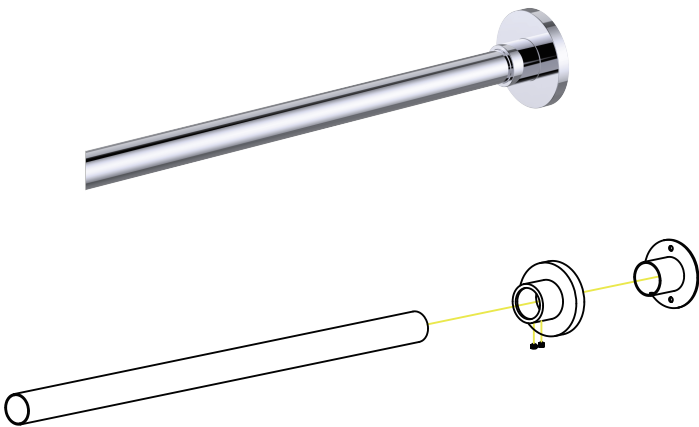

SHOWER ROD

SHOWER ROD ROUND 6'

Item # KSRZ-RD-5SS

Item # KSRZ-RD-6SS

FEATURES

- Modern styling
- Durable finishes
- Concealed installation

WARRANTY

- Lifetime limited (Residential use)
- One Year (Commercial use)

FINISHES STOCKED IN

- Polished
- Satin
- Matte Black

MOUNTING HARDWARE

Mounting kit included

Note: Dimensions and specifications are subject to change without notice.