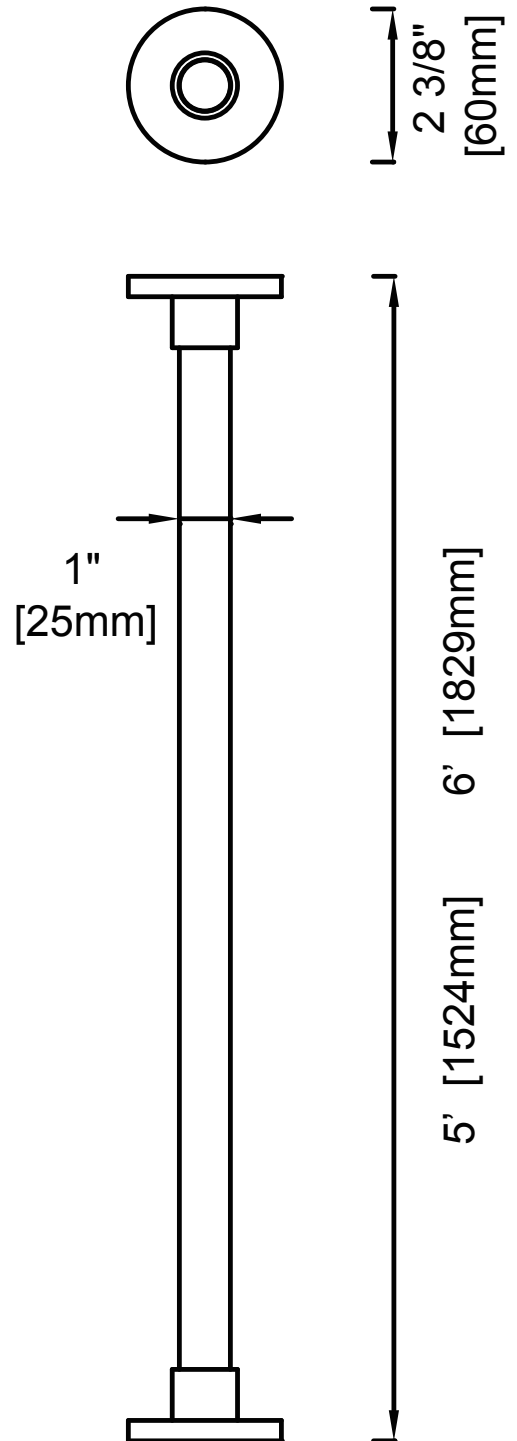

SHOWER ROD

SHOWER ROD ROUND 6'

Item # KSRZ-RD-5SS

Item # KSRZ-RD-6SS

FEATURES

- Modern styling
- Durable finishes
- Concealed installation

WARRANTY

- Lifetime limited (Residential use)
- One Year (Commercial use)

FINISHES STOCKED IN

- Polished
- Satin
- Matte Black

MOUNTING HARDWARE

Mounting kit included

Note: Dimensions and specifications are subject to change without notice.