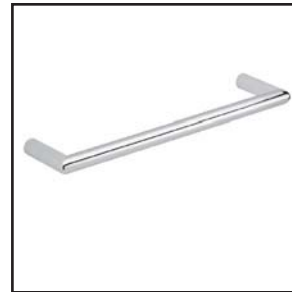

SEVILLE COLLECTION

Robe Hook
188130

Robe Hook
188134

Robe Hook
188134A

Pivot Tissue Holder
188158

Towel Bar 12/18/24/30
188120/180/240/300

Shower Door Handle
1887508/12/18/24

Double Shower Door
1887808/12/18/24