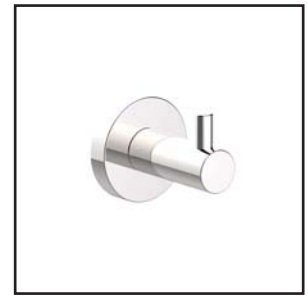

SEVILLE COLLECTION

Robe Hook
188130

Robe Hook
188134

Robe Hook
188134A

Pivot Tissue Holder
188158

Towel Bar 12/18/24/30
188120/180/240/300

Shower Door Handle
1887508/12/18/24

Double Shower Door
1887808/12/18/24