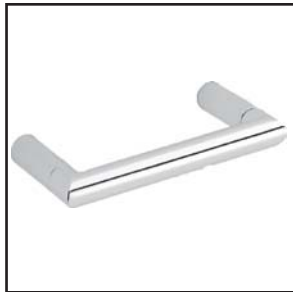

SEVILLE COLLECTION

Robe Hook
188130

Robe Hook
188134

Robe Hook
188134A

Pivot Tissue Holder
188158

Towel Bar 12/18/24/30
188120/180/240/300

Shower Door Handle
1887508/12/18/24

Double Shower Door
1887808/12/18/24