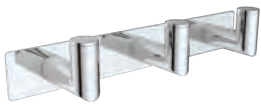

# OSLO COLLECTION

Single Robe Hook  
144130

Double Robe Hook  
144132

Tripple Robe Hook  
144133

Single Robe Hook  
144134

Triple Robe Hook  
144134-3

Quadruple Robe Hook  
144134-4

Magazine Rack  
144140

Tissue Holder  
144151

Tissue Holder  
144154

Double Tissue Holder  
144155

Spare Tissue Holder - Single  
144156

Spare Tissue Holder- Double  
144157

Pivot Tissue Holder  
144158

Towel Bar  
144109/120/180/240/300