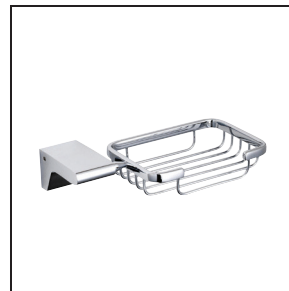

BRUSSELS COLLECTION

Robe Hook Single
486130

Tissue Holder
486152

Towel Bar 18"
486180

Towel Bar 24"
486240

Towel Bar Double 24"
486242

Towel Shelf w/ T Rail
486442

Towel Ring
486460

Soap basket
486600

Toilet Brush Set
486610

Tumbler with Holder
486660

Tumbler - Double
486662

Glass Shelf
486671

KARTNERS
BATHROOM ACCESSORIES+

View our entire series of collections on line
www.kartners.com | T 604.628.0567 | F 604.628.0580