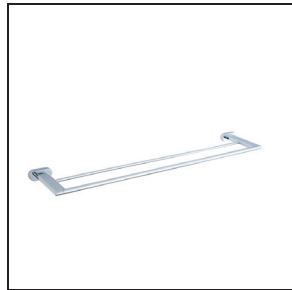

MONACO COLLECTION

Robe Hook Single
155130

Tissue Holder
155152

Towel Bar 18'
155180

Towel Bar Double 18''
155182

Towel Bar 24'
155240

Towel Bar Double 24''
155242

Towel Shelf
155440

Towel Ring
155460

Toilet Brush Set
155610

Soap Dish
155650

Tumbler with Holder
155660

Glass Shelf
155671

KARTNERS
BATHROOM ACCESSORIES+

View our entire series of collections on line
www.kartners.com | T 604.628.0567 | F 604.628.0580