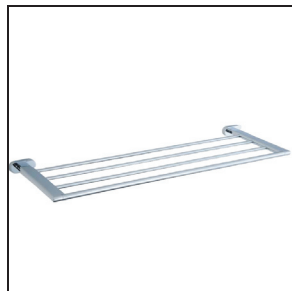

MONACO COLLECTION

Robe Hook Single
155130

Tissue Holder
155152

Towel Bar 18'
155180

Towel Bar Double 18''
155182

Towel Bar 24'
155240

Towel Bar Double 24''
155242

Towel Shelf
155440