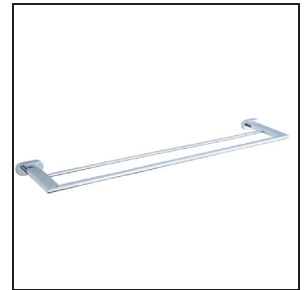

MONACO COLLECTION

Robe Hook Single
155130

Tissue Holder
155152

Towel Bar 18'
155180

Towel Bar Double 18''
155182

Towel Bar 24'
155240

Towel Bar Double 24''
155242

Towel Shelf
155440

Towel Ring
155460

Toilet Brush Set
155610

Soap Dish
155650

Tumbler with Holder
155660

Glass Shelf
155671

KARTNERS
BATHROOM ACCESSORIES+

View our entire series of collections on line
www.kartners.com | T 604.628.0567 | F 604.628.0580