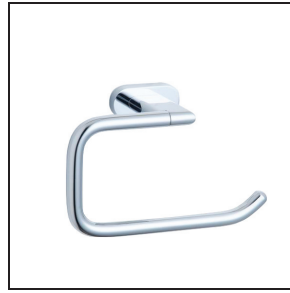

MONACO COLLECTION

Robe Hook Single
155130

Tissue Holder
155152

Towel Bar 18'
155180

Towel Bar Double 18''
155182

Towel Bar 24'
155240

Towel Bar Double 24''
155242

Towel Shelf
155440

Towel Ring
155460

Toilet Brush Set
155610

Soap Dish
155650

Tumbler with Holder
155660

Glass Shelf
155671

KARTNERS
BATHROOM ACCESSORIES+

View our entire series of collections on line
www.kartners.com | T 604.628.0567 | F 604.628.0580