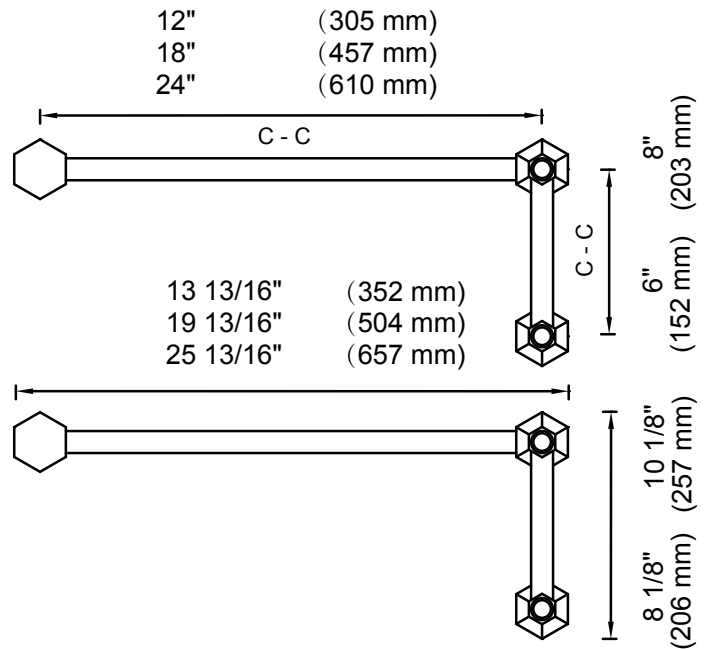

PISA COLLECTION

Straight & Offset Shower Door Handles

Size*	Product #	Description
6x18	34270618	6x18 combination SDH
6x24	34270624	6x24 combination SDH
8x18	34270818	8x18 combination SDH
8x24		
12x18		
12x24		

MOUNTING HARDWARE

- Clear gaskets included

MAKE SURE THIS APPLIES TO OFFSET KITS

GLASS INFO

- Glass Hole Diameter : 3/8" / 10mm
- Glass Hole C - C Distance 6" : 6" / 152mm
- Glass Hole C - C Distance 8" : 8" / 203mm
- Glass Hole C - C Distance 12" : 12" / 305mm
- Glass Hole C - C Distance 18" : 18" / 457mm
- Glass Hole C - C Distance 24" : 24" / 610mm
- Glass Hole C - C Distance 30" : 30" / 762mm
- Glass Thickness : 10-12mm

*Can be used with extension kit for thicker doors.

Note: Dimensions and specifications are subject to change without notice.