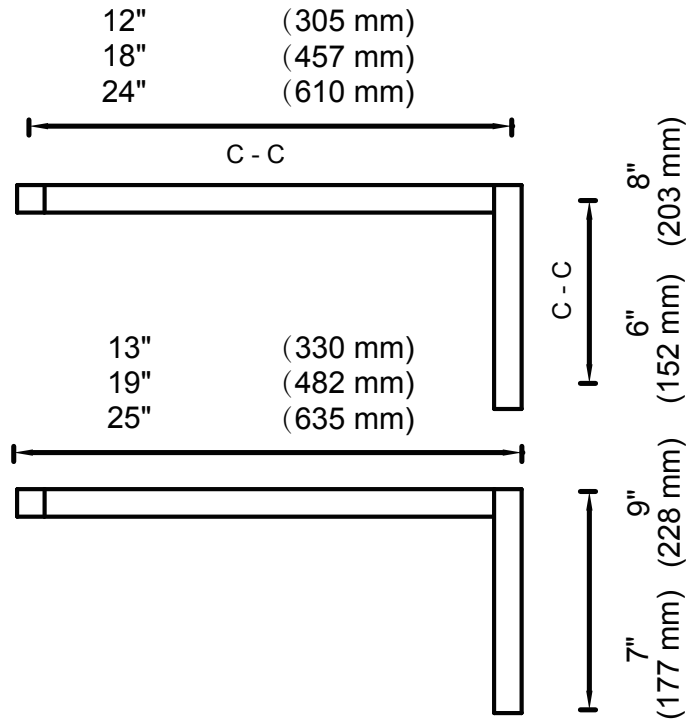

MOUNTING HARDWARE

- Clear gaskets included

MAKE SURE THIS APPLIES TO OFFSET KITS

GLASS INFO

- Glass Hole Diameter : 3/8" / 10mm
- Glass Hole C - C Distance 6" : 6" / 152mm
- Glass Hole C - C Distance 8" : 8" / 203mm
- Glass Hole C - C Distance 12" : 12" / 305mm
- Glass Hole C - C Distance 18" : 18" / 457mm
- Glass Hole C - C Distance 24" : 24" / 610mm
- Glass Hole C - C Distance 30" : 30" / 762mm
- Glass Thickness : 10-12mm

*Can be used with extension kit for thicker doors.

Note: Dimensions and specifications are subject to change without notice.