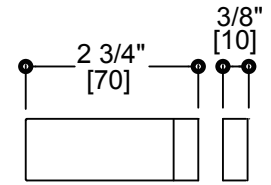

#### GLASS INFO

- Glass Hole Diameter : 3/8" / 10mm
- Glass Hole C - C Distance 8" : 8" / 203mm
- Glass Hole C - C Distance 12" : 12" / 305mm
- Glass Hole C - C Distance 18" : 18" / 457mm
- Glass Hole C - C Distance 24" : 24" / 610mm
- Glass Hole C - C Distance 30" : 30" / 762mm
- Glass Thickness : 10-12mm