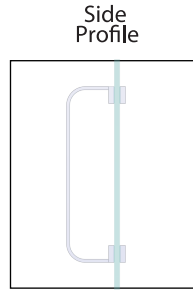

### COLOGNE COLLECTION

Single Shower Door Handle

Available In: 8" / 12" / 18" / 24" / 30"

Item #: 2557508/7512/7518/7524/7530

\*If knob is desired please purchase 2557503

#### GLASS INFO

- Glass Hole Diameter : 3/8" / 10mm
- Glass Hole C - C Distance 8" : 8" / 203mm
- Glass Hole C - C Distance 12" : 12" / 305mm
- Glass Hole C - C Distance 18" : 18" / 457mm
- Glass Hole C - C Distance 24" : 24" / 610mm
- Glass Hole C - C Distance 30" : 30" / 762mm
- Glass Thickness : 10-12mm