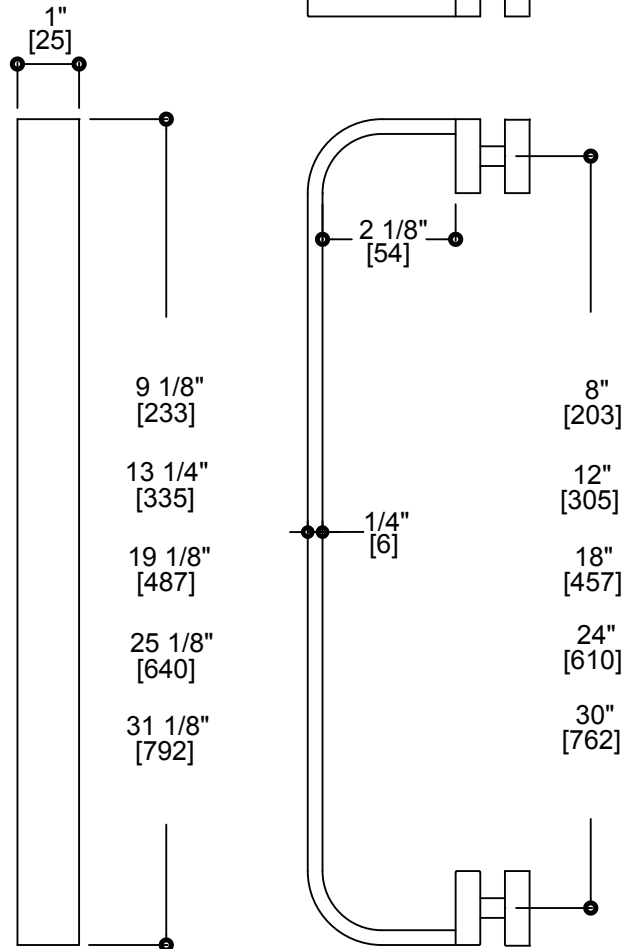

### COLOGNE COLLECTION

Single Shower Door Handle

Available In: 8" / 12" / 18" / 24" / 30"

Item #: 2557508/7512/7518/7524/7530

\*If knob is desired please purchase 2557503

#### GLASS INFO

- Glass Hole Diameter : 3/8" / 10mm
- Glass Hole C - C Distance 8" : 8" / 203mm
- Glass Hole C - C Distance 12" : 12" / 305mm
- Glass Hole C - C Distance 18" : 18" / 457mm
- Glass Hole C - C Distance 24" : 24" / 610mm
- Glass Hole C - C Distance 30" : 30" / 762mm
- Glass Thickness : 10-12mm