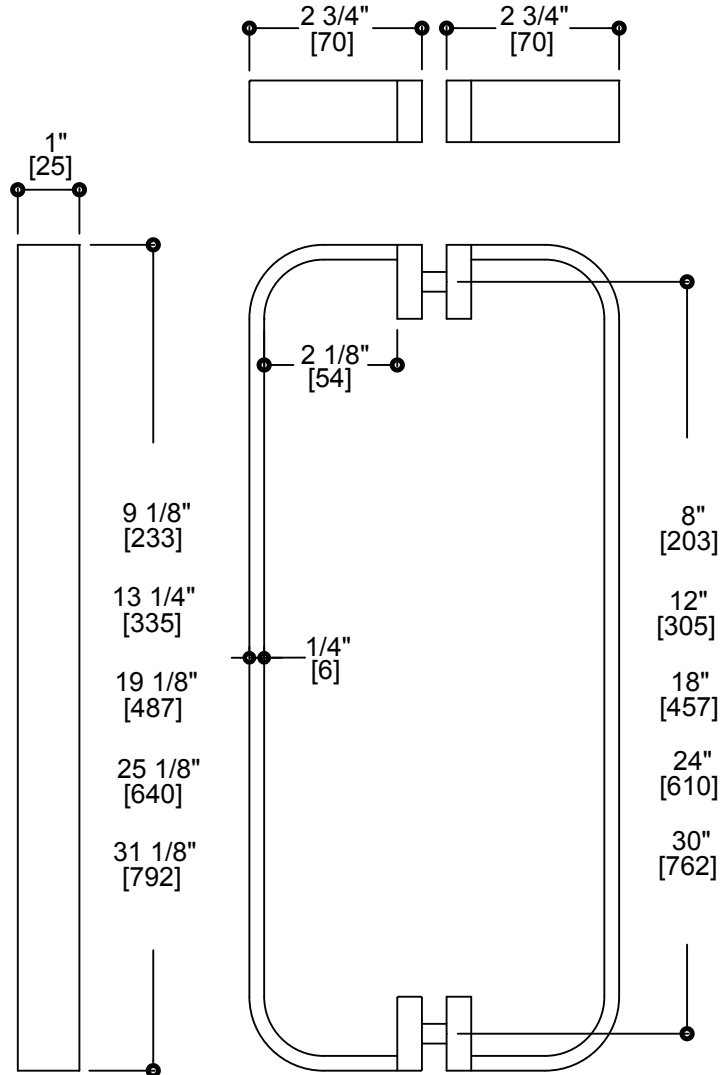

COLOGNE COLLECTION

Double Shower Door Handle

Available In: 8" /12" /18" /24"/30"

Item #: 2557808/7812/7818/7824/7830

FEATURES

- Modern styling
- Durable finishes
- Concealed installation
- Brass Construction

MOUNTING HARDWARE

- Clear gaskets included

GLASS INFO

- Glass Hole Diameter : 3/8" / 10mm
- Glass Hole C - C Distance 8" : 8" / 203mm
- Glass Hole C - C Distance 12" : 12" / 305mm
- Glass Hole C - C Distance 18" : 18" / 457mm
- Glass Hole C - C Distance 24" : 24" / 610mm
- Glass Hole C - C Distance 30" : 30" / 762mm
- Glass Thickness : 10-12mm

*Can be used with extension kit for thicker doors.

Note: Dimensions and specifications are subject to change without notice.