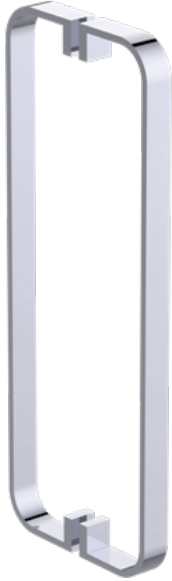

COLOGNE COLLECTION

Double Shower Door Handle

Available In: 8" /12" /18" /24"/30"

Item #: 2557808/7812/7818/7824/7830

FEATURES

- Modern styling
- Durable finishes
- Concealed installation
- Brass Construction

WARRANTY

- Lifetime limited (Residential use)
- One Year (Commercial use)

FINISHES STOCKED IN

- Polished Chrome (99)
- Brushed Nickel (81)
- Matte Black (48)

SPECIAL FINISHES AVAILABLE

- Antique Nickel (91)
- Polished Gold (12)
- Brushed Gold (22)
- Brushed Brass (78)
- Black Nickel (40)
- Antique Copper (55)
- Polished Brass (72)
- Antique Brass (69)
- Brushed Chrome (85)
- Oil Rubbed Bronze (21)
- Brushed Bronze (25)
- Gunmetal (43)
- Glossy White (62)
- Unlacquered brass (75)
- Matte White (26)
- New World Bronze (80)
- Polished Nickel (68)

MOUNTING HARDWARE

- Clear gaskets included

GLASS INFO

- Glass Hole Diameter : 3/8" / 10mm
- Glass Hole C - C Distance 8" : 8" / 203mm
- Glass Hole C - C Distance 12" : 12" / 305mm
- Glass Hole C - C Distance 18" : 18" / 457mm
- Glass Hole C - C Distance 24" : 24" / 610mm
- Glass Hole C - C Distance 30" : 30" / 762mm
- Glass Thickness : 10-12mm