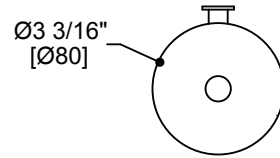

Note: Dimensions and specifications are subject to change without notice.