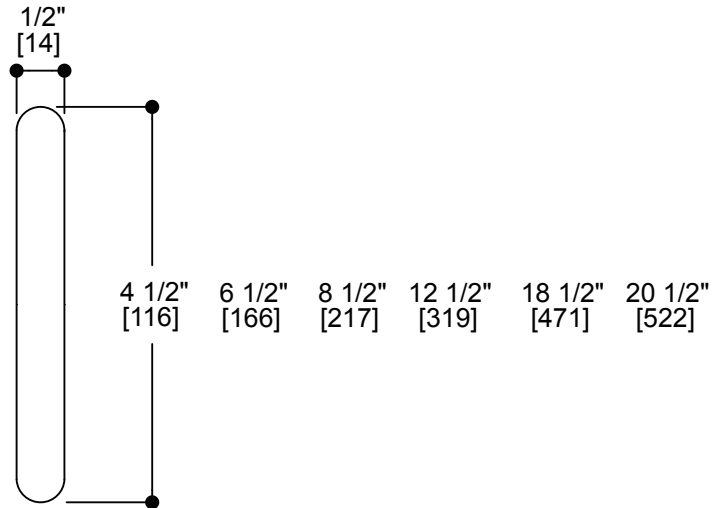

Note: Dimensions and specifications are subject to change without notice.