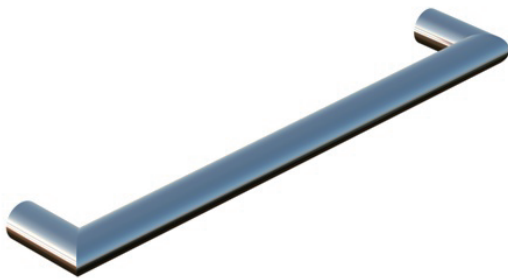

OSLO COLLECTION

Oslo Cabinet Pulls 4"/6"/8"/12"/18"/20"

Item # 144704/06/08/12/18/20

FEATURES

- Modern styling
- Durable finishes
- Concealed installation
- Brass Construction

WARRANTY

- Lifetime limited (Residential use)
- One Year (Commercial use)

FINISHES STOCKED IN

- Polished Chrome (99)
- Brushed Nickel (81)
- Polished Nickel (68)
- Matte Black (48)

SPECIAL FINISHES AVAILABLE

- Antique Nickel (91)
- Polished Gold (12)
- Brushed Gold (22)
- Brushed Brass (78)
- Black Nickel (40)
- Antique Copper (55)
- Polished Brass (72)
- Antique Brass (69)
- Brushed Chrome (85)
- Oil Rubbed Bronze (21)
- Brushed Bronze (25)
- Titanium(33)
- Glossy White (62)
- Unlacquered brass (75)
- Matte White (26)
- New World Bronze (80)
- Brushed Copper (65)
- Antique Black (45)
- Champagne Bronze (30)