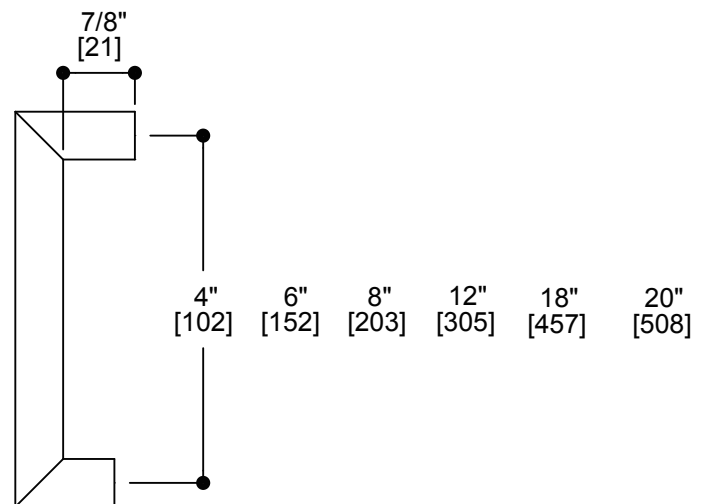

Note: Dimensions and specifications are subject to change without notice.