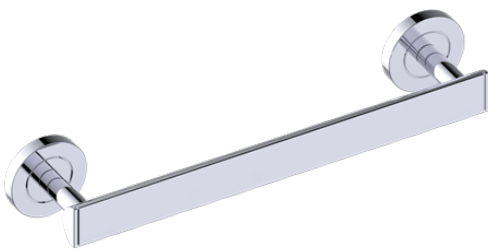

### PORTO COLLECTION

#### Grab Bar

Available In: 12"/18"/24"/36"/42"

Item # 1379512/9518/9524/9536/9542

#### FEATURES

- Twist on/off Rosette
- ADA compliant
- Modern styling
- Durable finishes
- Concealed installation